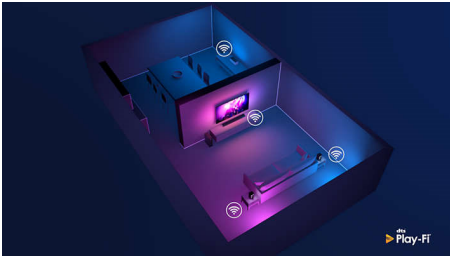

## Play-Fi. Multi-room and more

This wireless speaker is DTS Play-Fi compatible, so you can easily sync with other Play-Fi-compatible speakers for multi-room audio. If your soundbar supports Play-Fi Surround, you can even make this speaker part of a true surround-sound setup on movie night.