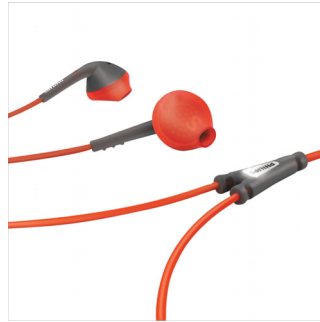

Adjustable ear hook

With its patented adjustable ear hook, ActionFit headphones ensure the ultimate fit that's secure yet comfortable. Just hook the headphones on to your ears and slide the adjustable hook up or down to snugly fit your ear just so. Now you're all set to conquer any workout or terrain – your headphones are staying on, no matter what.

Clip and pouch

ActionFit headphones come with its own clip and pouch for easy cable management and safe storage. Enjoy a tangle-free workout with the clip, then stash your headphones in the breathable pouch. Don't sweat it!

Excellent sound

ActionFit headphones boast finely tuned 9mm drivers that are specifically designed to generate excellent sound. Sound so pristine and powerful that you'll easily immerse in your workout – and get the most out of your music and moves.

Kevlar-reinforced cable

Your ActionFit headphones are specially designed for durability and strength. Its Kevlar-coated cable is well protected against tearing and breaking, and can withstand extreme environments – and workouts.