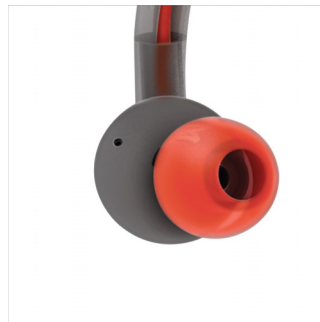

Powerful bass

There's nothing better than a solid groove to get you into your workout rhythm. With ActionFit headphones, your grooves are powered by superbly deep and dynamic bass that will boost any routine, letting you take it to a higher level.