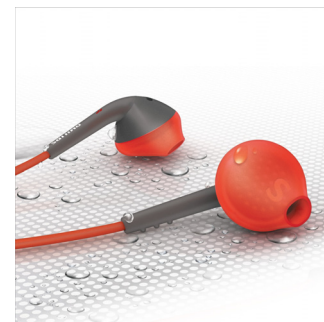

Reflective stopper

Reflective stopper in the cable

S, M, L, caps

3 choices of ear cap sizes for optimal fit

Soft silicon caps

Your ActionFit headphones come with ultrasoft silicon ear caps that are specially designed to sit snugly in your ears. They're so comfortable that you may never want to take them out.

Sweat and rain resistant

ActionFit headphones are specially designed for any active lifestyle. Whatever your sports or workout preference, your headphones can handle the heat, wet and sweat! Crafted with premium water-resistant materials, your headphones are comfortable sweat- and rain-proof.