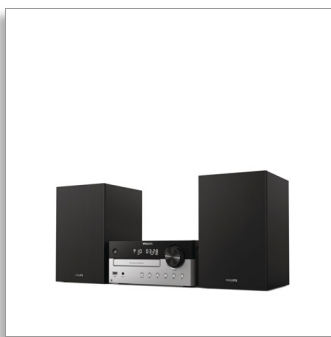

Philips  
Micro Music System

Bluetooth®

CD, MP3-CD, USB, FM  
USB port for charging  
60W, Audio-in

TAM4205

### Great sound for your music

- Bass-reflex loudspeakers. Richer low tones
- 4" woofer, 20 mm tweeter, 60 W output power
- Digital Sound Control. Choose a preset sound style

### Fill the room with tunes

- At home in your home
- AC-powered. Remote control
- Main unit dimensions: 220x104x231.5 mm
- Speaker dimensions: 150x241.3x173 mm

**PHILIPS**

## Dimensions

- Main Unit (W x H x D): 220x104x231.5 mm
- Main Unit Weight: 1.68 kg
- No. of speaker unit: 2
- Speaker Unit (W x H x D): 150x241.3x173 mm
- Speaker Weight (per Unit): 1.78 kg
- Set (W x H x D): 520x241.3x231.5 mm
- Set Weight: 5.23 kg