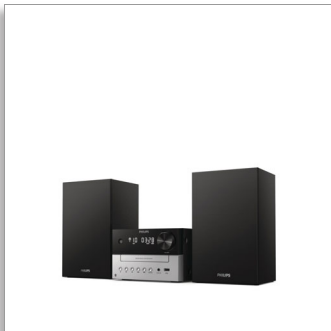

Philips  
Micro Music System

**Bluetooth®**

CD, MP3-CD, USB, FM  
USB port for charging  
18W

**TAM3205**

### Great sound for your music

- Classic design
- Bass-reflex loudspeakers. Richer low tones
- 3" woofer. 18 W maximum output power
- Digital Sound Control. Choose a preset sound style

### Fill the room with tunes

- At home in your home
- AC-powered. Remote control
- Main unit dimensions: 180x121x247 mm
- Speaker dimensions: 150x238x125 mm

**PHILIPS**