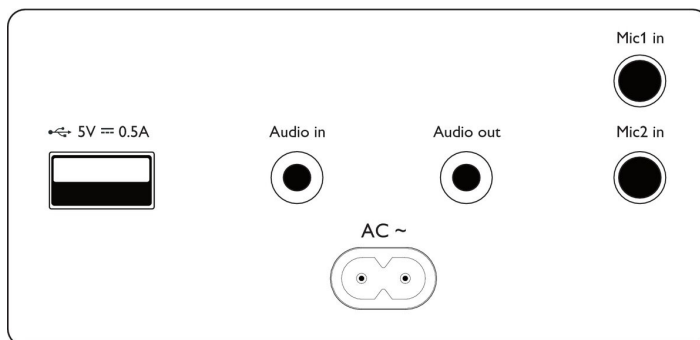

Issue date 2022-11-02

Version: 3.0.1

12 NC: 8670 001 84134
EAN: 48 95229 12743 2

© 2022 Koninklijke Philips N.V.
All Rights reserved.

Specifications are subject to change without notice.
Trademarks are the property of Koninklijke Philips N.V.
or their respective owners.

www.philips.com