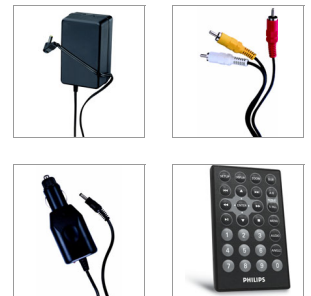

## DVD and DivX® movies on the go

Sit back, relax and watch movies on the go on the 7" TFT LCD display on the Philips PET716. Enjoy DVD, DivX®, MPEG4 movies, MP3-CD and CD on the go. Admire your JPEG photos anytime, anywhere.

### For your viewing comfort

- 17.8 cm (7") TFT colour LCD display for high-quality viewing
- Enjoy movies in 16:9 widescreen format
- Built-in quality stereo speakers