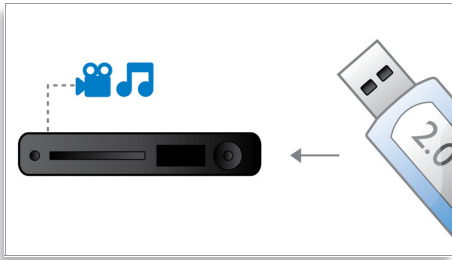

Easy to set up and use

- EasyLink for easy control of connected devices via HDMI CEC
- Floor standing speakers for freedom of placement

PHILIPS
sense and simplicity

Highlights

Hi-Speed USB 2.0 Link

The Universal Serial Bus or USB is a protocol standard that is conveniently used to link PCs, peripherals and consumer electronic equipment. Hi-Speed USB devices have a data transfer rate of up to 480 Mbps - up from the 12 Mbps in original USB ones. With Hi-Speed USB 2.0 Link, all you have to do is plug in your USB device, select the movie, music or photo and play away.