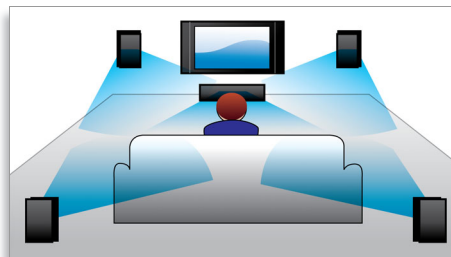

DTS, DolbyDigital, ProLogic II

A built-in DTS and Dolby Digital decoder eliminates the need for an external decoder by

processing all six channels of audio information to provide a surround sound experience and an astoundingly natural sense of ambience and dynamic realism. Dolby Pro Logic II provides five channels of surround processing from any stereo source.