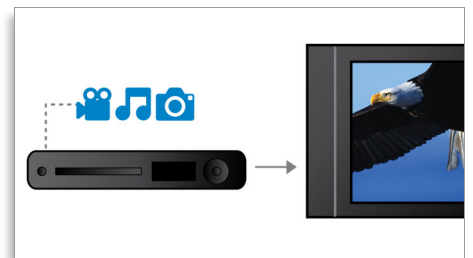

Plays it all

Play virtually any media format you want - whether they are WMV, DivX, MP3s or JPEGs. Experience the unbeatable convenience of great playability and the luxury of sharing media files on your TV or home theatre system - in the comfort of your living room.