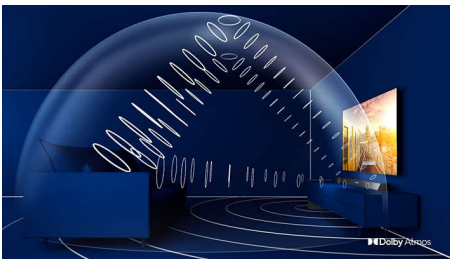

PHILIPS

Highlights

Smart soundbar. Epic sound

This soundbar brings 330 W of pure power to everything you watch, and every track you love. 3.1.2 channels fill any room with spellbinding soundtracks, thunderous effects, and crystal-clear dialogue. The wireless subwoofer adds impact to every explosion and every beat.

Dolby Atmos

Increase the drama no matter what you watch. Dolby Atmos gives you an incredibly immersive audio experience. Your favorite movies and shows will sound breathtakingly real as sound flows above and all around you.

Low profile. Easy placement

The distinctive geometric design has a low profile, making this soundbar easy to place under or alongside your TV. The included wall brackets keep your options open, and the powerful wireless subwoofer looks great when placed.