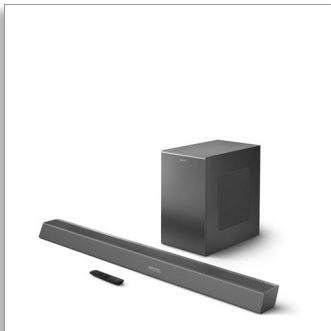

Philips
Soundbar 3.1.2 with
wireless subwoofer

Dolby Atmos®
660 W max. Wireless subwoofer
Works with voice assistants

TAB8947

Fully immersive sound for movies, music, and more

This 3.1.2 soundbar puts you right in the middle of the action. Movies, music and more come to life with crystal audio clarity. A powerful subwoofer connects wirelessly for fully immersive cinematic sound.

Easy control. Distinctive looks.

- Beautiful sleek design
- Easily connect to your favorite sources
- Smart soundbar. Use with your favorite AI voice assistants
- Distinctive geometric design. Easy placement

PHILIPS

Highlights

Smart soundbar. Epic sound

This soundbar brings 330 W of pure power to everything you watch, and every track you love. 3.1.2 channels fill any room with spellbinding soundtracks, thunderous effects, and crystal-clear dialogue. The wireless subwoofer adds impact to every explosion and every beat.

Low profile. Easy placement

The distinctive geometric design has a low profile, making this soundbar easy to place under or alongside your TV. The included wall brackets keep your options open, and the powerful wireless subwoofer looks great when placed.