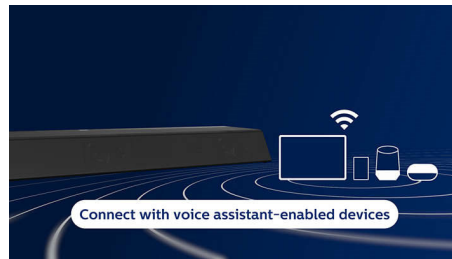

Works with AI voice assistants

Ask any speaker that works with the Google Assistant to play music through the soundbar. Prefer Siri? This soundbar works with Apple AirPlay 2 so you can ask her as well. Turn the music up. Skip tracks. All completely hands-free.

Low profile. Easy placement

The distinctive geometric design has a low profile, making this soundbar easy to place under or alongside your TV. The included wall brackets keep your options open, and the powerful wireless subwoofer looks great when placed.

4K pass-through. Dual HDMI-in

4K pass-through. Dual HDMI inputs

Beautiful sleek design

Beautiful sleek design

Chromecast, Apple AirPlay 2

Chromecast, Apple AirPlay 2, Bluetooth, optical

Dedicated center channel

Dedicated center channel. Crystal-clear dialogue

3.1.2 channels. 330 W RMS

3.1.2 channels. 330 W RMS. 660 W max (10% THD)