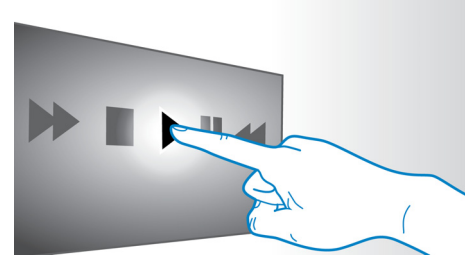

Touch panel for playback

Intuitive touch panel controls allows you to control the volume as well as other playback options by simply pressing the touch sensitive controls on the front panel.