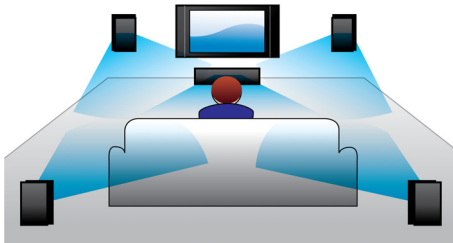

Dolby TrueHD and DTS-HD

Dolby TrueHD and DTS-HD Master Audio Essential deliver the finest sound from your Blu-ray Discs. Audio reproduced is virtually indistinguishable from the studio master, so you hear what the creators intended for you to hear. Dolby TrueHD and DTS-HD Master Audio Essential complete your high definition entertainment experience.