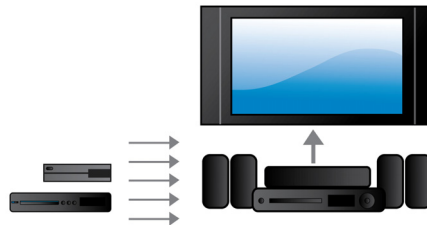

1000W RMS power

1000W RMS power delivers great sound for movies and music

Full HD 3D Blu-ray

Be enthralled by 3D movies in your own living room on a Full HD 3D TV. Active 3D uses the latest generation of fast switching displays for real life depth and realism in full 1080x1920 HD resolution. By watching these images through special glasses with right and left lenses that are timed to open and close in synchrony with alternating images, the full HD 3D viewing experience is created in your home cinema. Premium 3D movie releases on Blu-ray offer a wide, high quality selection of content. Blu-ray also delivers uncompressed surround sound for an unbelievably real audio experience.

HDMI Hub

HDMI Hub provides additional HDMI ports to allow you to connect other devices such as your game console or HD set-top box to your home theater conveniently. By connecting your devices through the HDMI Hub, you can enjoy high-definition sound and picture for all your entertainment.