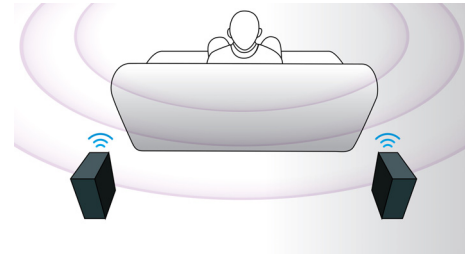

HDMI Hub

HDMI Hub provides additional HDMI ports to allow you to connect other devices such as your game console or HD set-top box to your home theater conveniently. By connecting your devices through the HDMI Hub, you can enjoy high-definition sound and picture for all your entertainment.

Touch panel for playback

Intuitive touch panel controls allows you to control the volume as well as other playback options by simply pressing the touch sensitive controls on the front panel.

Wireless rear speakers option