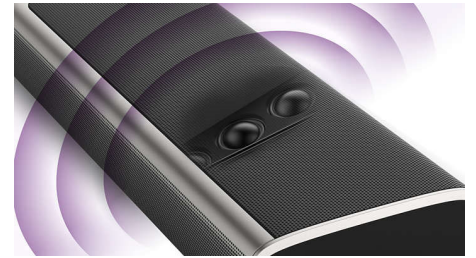

Soft dome tweeters

Premium soft dome tweeters provide ultra-clear, distortion-free high frequency sound. Producing pure high pitches with wider dispersion, Philips Fidelio B8's twin side tweeters are angled at 45 degrees to send sound sideways, enlarging the soundstage of high frequencies. With the combination of front positioned drivers, angled tweeters and Ambisound, B8 delivers vast, wide sound effects.

Dolby Surround

The Dolby Surround upmixer brings new life to traditional channel-based surround soundtracks by upmixing native 2.0, 5.1 and 7.1 content to the Dolby Atmos® experience. Unlike previous wideband upmixing technologies, which operate in time domain, the Dolby Surround upmixer, operating in frequency domain, steers frequency bands individually, producing surround sound with precisely located audio elements and a spacious ambience. So you can always enjoy an immersive 3D listening experience, even without a Dolby Atmos® soundtrack.

Dolby TrueHD and DTS

Go digital and get the most out of your music and movies. Dolby TrueHD and DTS Digital Surround deliver the finest superb sound, virtually indistinguishable from the studio master. Hear sound the way the movie's sound engineers intended you to. Dolby TrueHD and DTS Digital Surround enhance entertainment for incredible home cinema sound.