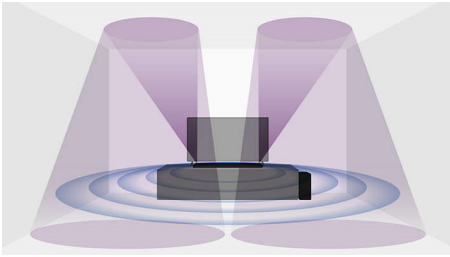

PHILIPS
Fidelio

Highlights

5.1.2 Multi-channel

Philips Fidelio B8 is a 5.1.2 multichannel soundbar with a total of 18 speakers (10 highly sensitive racetrack drivers and 8 soft dome tweeters), delivering immersive sound with a sleek form factor. In addition to traditional 5.1, two additional patented up-firing speakers (each comprising 2 racetrack drivers and 3 tweeters) are engineered to beam sound towards the ceiling, bringing the height dimension to the sound experience. By incorporating Dolby Atmos® and Philips proprietary Ambisound technology, B8 delivers an incredibly realistic 3D soundscape.

Dolby Atmos®

Dolby Atmos® adds the dimension of overhead sound — a new sensation of height that puts you in the middle of the action. The full 3D audio atmosphere realistically positions objects moving right above you, rendering everything from quiet conversations to whirlwind action with astonishing clarity, richness and depth. It all comes together as a truly exciting home cinema sound experience, triggering your senses to immerse you deeper in the action than ever before.