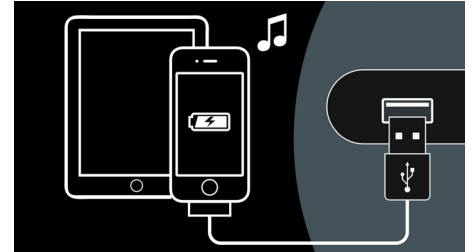

Play & charge iPod/iPhone/iPad

This speaker comes with a USB port, allowing you to conveniently charge your iPod, iPhone, iPad. Simply connect your Apple device with its USB cable to the back of the speaker. You can play any music from your Apple device whilst it is charging.

AUX-in connection

The AUX-in connection allows direct playback of MP3 content from portable media players. Besides the benefit of enjoying your favorite music in the superior sound quality delivered by the speaker, AUX-in connection is also extremely convenient as all you have to do is to plug your portable MP3 player to the speaker.

Made for
iPod iPhone iPad