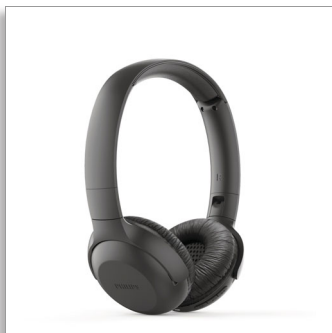

Philips
Wireless Headphone

32mm drivers/closed-back

On-ear
Up to 15 hours play time
Compact folding

TAUH202BK

Get your sounds on

Epic playlists. The latest podcasts. These wireless on-ear headphones deliver crisp sound and punchy bass. The headband is so light you'll barely feel it, and the ear cups fold flat. You get 15 hours play time. Plenty for the day. Or night.

Easy to carry. Easy to wear.

- Compact fold design for easy storage in your pocket or bag
- Flat-fold design for easy storage in your pocket or bag
- Soft ear cups that can be angled for maximum comfort

Clear calls. Voice control

- Built-in mic with echo cancellation for clear audio
- Multi-function button. Easily control music and calls

Ready to go. Crisp sound. Punchy bass.

- 15 hours play time. Plenty for the day. Or the night.
- 2-3 hour charging time.
- 32 mm neodymium acoustic drivers. Crisp sound. Punchy bass.

- Volume control

Design

- Color: Black
- Wearing style: Headband
- Foldable design: Flat

Power

- Music play time: 15 hr
- Talk time: 10 hr
- Battery type(Headphones): Lithium Polymer (built-in)
- Battery capacity(Headphones): 240 mAh
- Charging time: 3 hr
- Battery life standby time: 160 hr
- Rechargeable