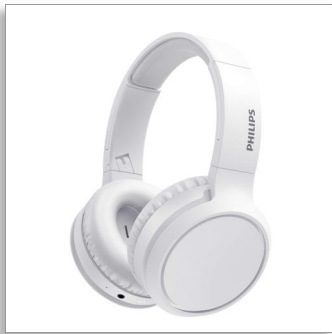

Philips
Wireless Headphone

40mm drivers/closed-back

Light weight
Compact folding
Up to 29 hours play time

TAH5205WT

Here comes the bass

Cover your ears and feel that bass! These wireless over-ear headphones boast a BASS boost button for deeper bass at a touch. You get up to 29 hours play time, fast charging, and a rock-solid Bluetooth connection. You won't miss a beat.

Big bold bass

- Powerful 40 mm neodymium drivers. BASS boost button.
- 29 hours play time. USB-C charging.
- Charge for 15 minutes, get extra 4 hours play time
- Over-ear, closed-back design. Great sound isolation.

Maximum comfort. Maximum style.

- Compact-fold design for easy storage.
- Eye-catching matte colorways
- Lightweight, adjustable cushioned headband.
- Soft ear cups that can be angled for maximum comfort