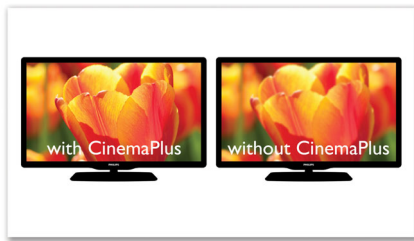

Connect and enjoy multiple sources

- USB Media Link for media playback from USB flash drives

PHILIPS

DVD player
HDMI 1080p USB 2.0, DivX Ultra, CinemaPlus

DVP2980/98

Highlights

CinemaPlus

Feast your eyes on images that are razor sharp and a match for reality. An intelligent algorithm, CinemaPlus goes right down to each pixel in each frame, analyzing it before optimizing sharpness and color stability. The results are obvious - you get to see more details, pictures become crystal clear and everything looks superbly natural. Movie nights will never be the same again.