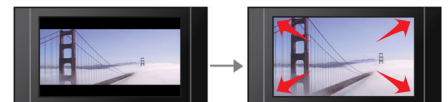

HDMI 1080p

HDMI 1080p upscaling delivers images that are crystal clear. Movies in standard definition can now be enjoyed in true high definition resolution - ensuring more details and more true-to-life pictures. Progressive Scan (represented by "p" in "1080p") eliminates the line structure prevalent on TV screens, again ensuring relentlessly sharp images. To top it off, HDMI makes a direct digital connection that can carry uncompressed digital HD video as well as digital multichannel audio, without conversions to analog - delivering perfect picture and sound quality, completely free from noise.

Screen Fit

Whatever you're watching, and on any TV, Screen Fit ensures that the picture fills the whole screen. Annoying black bars on the top and bottom are eliminated, without any tedious manual adjustments to make. Simply press the Screen Fit button, choose the format and enjoy your movie in full-screen