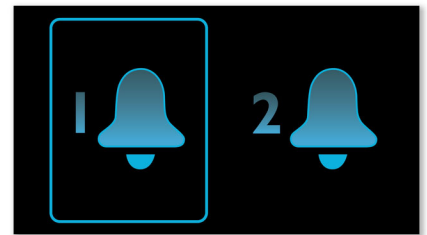

Repeat alarm

To counter oversleeping, the Philips Clock radio has a snooze feature. Should the alarm ring and you wish to continue sleeping a bit longer, simply press the Repeat Alarm button once and go back to sleep. Nine minutes later the alarm will ring again. You can continue to press the Repeat Alarm button every nine minutes until you turn off the alarm altogether.

Easy alarm/time set

Easy alarm/time set

Dual alarm

The Philips audio system comes with two alarm times. Set one alarm time to wake you up and the other time to wake up your partner.

Battery back-up

Battery back-up ensures memory of time during power failure

Sleep Timer

Sleep timer lets you decide how long you want to listen to music or a radio station of your choice before falling asleep. Simply set a time limit (up to 1 hour) and choose a CD or radio station to listen to while you drift off to sleep. The Philips radio set will continue to play for the selected duration and then automatically switch off to a power-efficient, silent stand-by mode. Sleep Timer lets you fall asleep to your favorite CD or radio DJ without counting sheep or worrying about wasting power.