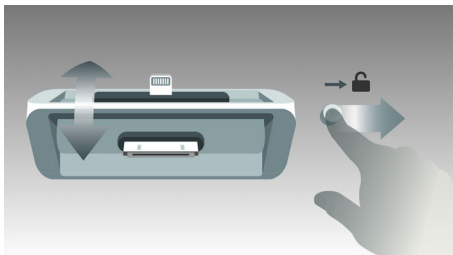

- DualDock to charge & play Apple devices (Lightning & 30-pin)
- Elegant and compact design to fit on any bedside table
- Soft glow night light
- Auto synchronization of time or date when docked

Advanced versatility

Highlights

DualDock to charge & play

The innovative Philips DualDock with Lightning and 30-pin connector can charge and play any Apple device. Created to meld sleek styling with effortless functionality, you can switch between either connector in a flash. Enjoy your favorite tunes no matter what Apple device you want to use.