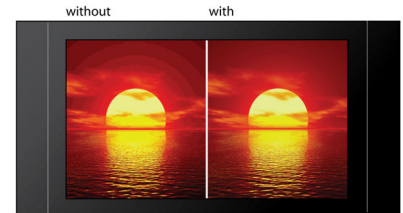

Audio Playback

- Playback Media: CD, MP3-CD, MP3-DVD, WMA-CD, CD-R/RW, Audio CD
- MP3 bit rates: 32 - 320 kbps
- Compression format: Dolby Digital, MP3, WMA, PCM

Still Picture Playback

- Playback Media: DVD-R/-RW, DVD+R/+RW, CD-R/RW, Picture CD, Kodak Picture CD
- Picture Compression Format: JPEG
- Picture Enhancement: Flip photos, Rotate,

Slideshow, Zoom, Slideshow with MP3 playback

Multimedia Applications

- Playback Formats: JPEG Still pictures, MP3

Connectivity

- Rear Connections: Analogue audio Left/Right out, Composite video (CVBS) output, Digital coaxial out, Scart

Convenience

- Child Protection: Parental Control, Child Lock
- On-Screen Display languages: English, Czech, Danish, Dutch, Finnish, French, German, Greek, Italian, Norwegian, Polish, Portuguese, Spanish, Swedish, Turkish

Power

- Power consumption: < 10 W
- Standby power consumption: < 0.5 W
- Power supply: 110-240V, 50/60 Hz

Accessories

- Included accessories: Remote Control, World Wide Warranty leaflet, User Manual, AAA Battery (x1)

Dimensions

- Set dimensions (W x H x D): 310 x 39 x 209 mm
- Packaging dimensions (W x H x D): 360 x 80 x 282 mm
- Set weight: 1.3 kg
- Weight incl. Packaging: 1.8 kg

Highlights

Multimedia DivX

Play CD, (S)VCD, DVD, DVD+- R/RW, DivX, MP3, WMA, JPEG

12-bit/108 MHz video processing

12-bit Video DAC is a superior Digital-to-Analogue Converter that preserves every detail of the authentic picture quality. It shows subtle shades and smoother graduation of colours, resulting in a more vibrant and natural picture. The limitations of the standard 10-bit DAC become particularly apparent when it is used with large screens and projectors.

192 kHz/24-bit audio DAC

192 kHz sampling enables you to have an accurate representation of the original sound curves. Together with a 24-bit resolution, more information is captured from the original analogue sound wave form, giving a much richer audio reproduction.

Screen Fit

Whatever you're watching, on whatever TV, Screen Fit ensures that the picture fills the whole screen. Annoying black bars on the top and bottom are eliminated, without any tedious manual adjustments to make. Simply press the Screen Fit button, choose the format and enjoy your movie in full screen

Issue date 2017-04-09

Version: 1.1.14

12 NC: 8670 000 84271
EAN: 87 12581 62506 1

© 2017 Koninklijke Philips N.V.
All Rights reserved.

Specifications are subject to change without notice.
Trademarks are the property of Koninklijke Philips N.V.
or their respective owners.

www.philips.com