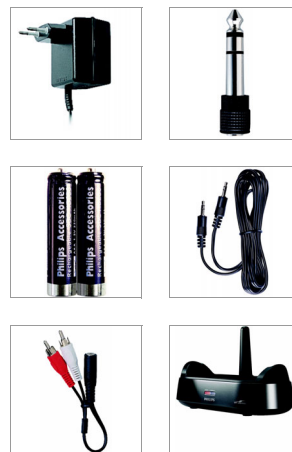

Philips  
Cuffie wireless per Home  
Cinema

Audio surround SRS WOW  
Base di ricarica

SHC8585