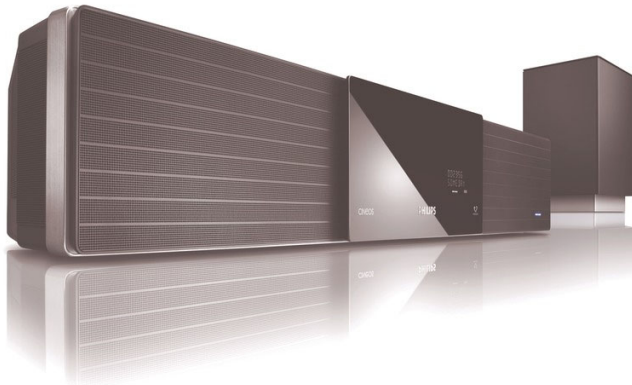

Philips Cineos
SoundBar DVD home
theater

CINEOS

HTS8100

Distinctive design, bold performance

Featuring Ambisound, the HTS8100 delivers full multi-channel surround sound in any sort of room. The 1-piece integrated system fits into the home with ease, providing a full home theater experience with excellent sound and picture quality.

Bring audio to life

- Ambisound for surround sound from fewer speakers
- Smart Surround optimizes surround settings automatically
- DoubleBASS for an extended, deep bass experience
- Soft dome tweeters for pure sound and voice clarity

Bring video to life

- HDMI 1080p upscales to high definition for sharper pictures
- Faroudja DCDi for incredibly sharp high quality video

Fits any space, any lifestyle

- Sound bar system in a stylish integrated single-unit design
- Sophisticated design that matches any flat TV