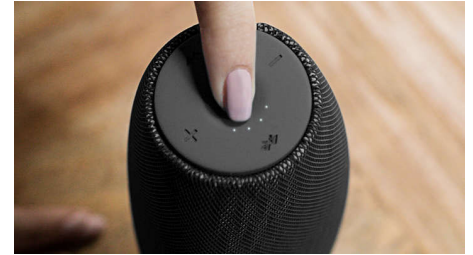

Built-in microphone

With its built-in microphone, this speaker also works as a speaker phone. When a call comes in, the music is put on pause and you can talk via the speaker. Call for a business meeting. Or, call your friend from a party. Either way, it works great.

Quick charging

Charging the speaker usually takes quite some time. EverPlay offers a quick-charge option that can recharge the speaker three times faster than a normal USB adapter. By using a Qualcomm Quick-Charge adapter (not included), which is commonly used in new

BT6900A/00

Android phones, to charge the speaker, the charging time is much faster.

Battery indicator

Finally, a Bluetooth speaker that provides a simple, clear way to see how much remaining power you have! With EverPlay, simply push the power button to see how much battery is left.