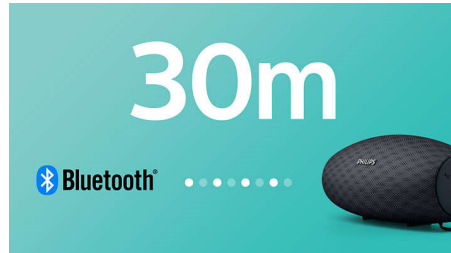

Wireless music streaming

Bluetooth is a wireless communication technology that is both robust and energy-

efficient. The technology allows easy wireless connection to iPod/iPhone/iPad or other Bluetooth devices, such as smartphones, tablets or even laptops. So you can easily enjoy your favourite music and sound from videos or games wirelessly on this speaker.

30 m Bluetooth range

Move freely around with your smart phone, without worrying about dropping your music. EverPlay speaker offers an incredibly stable and long range Bluetooth connection up to 30 metres or 100 feet, three times faster than industry standards. The speakers are equipped with a sensitivity antenna and radio frequency filter to minimise background interference.