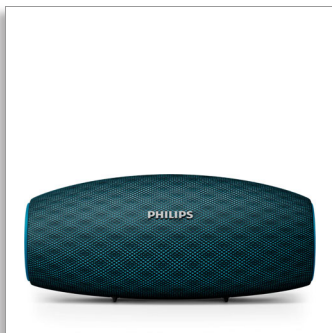

Philips
wireless portable speaker

10 W, 10 hr

Long Bluetooth range
Waterproof, dustproof
Quick charge option

BT6900A

Music never stops

My music never stops. EverPlay wireless portable speaker keeps playing all the time without interruption thanks to the strong Bluetooth connection and intuitive charging options. Its custom fabric makes it beautiful as well as super durable

Intuitive charging

- Quick-charge recharges speaker 3 times faster
- Battery indicator to easily view power level
- USB cable doubles as a strap

Strong Bluetooth connection

- Wireless music streaming via Bluetooth
- Strong Bluetooth connection up to 30 m or 100 ft
- Built-in microphone for hands-free phone calls

Powerful sound

- Bass radiators for extra bass boost and extension
- Big sound from front-firing neodymium speaker
- Anti-clipping function for loud, distortion-free music

Super durability

- Durable build – shockproof, dustproof and waterproof (IP57)
- High-performance DuraFit fabric

PHILIPS

wireless portable speaker
10 W, 10 hr Long Bluetooth range, Waterproof, dustproof, Quick charge option

Highlights

Front-firing speaker

EverPlay speaker makes no compromises when it comes to quality sound. With a front-firing neodymium driver, it delivers clear, natural, powerful sound with deep and rich bass. Perfect for any style of music, whether you're playing it outdoors or indoors