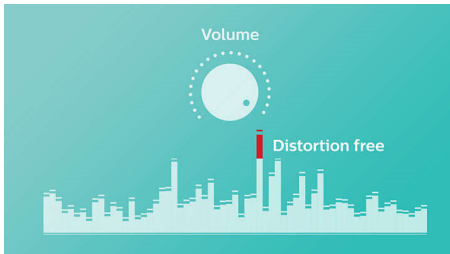

Bass radiators

EverPlay speaker gives powerful sound from a compact form factor, with the help of a large bass radiating area. It delivers extra bass boost and extension.

Anti-clipping function

Anti-Clipping lets you play music louder and keeps the quality high, even when the battery is low. It accepts a range of input signals from 300 mV to 1000 mV and keeps your speakers safe from damage by distortion. This built-in function monitors the musical signal as it goes through the amplifier and keeps peaks within the amplifier's range, preventing the audio distortion caused by clipping without affecting loudness. A portable speaker's ability to reproduce musical peaks decreases along with battery power, but anti-clipping reduces peaks caused by low battery, keeping music distortion-free.