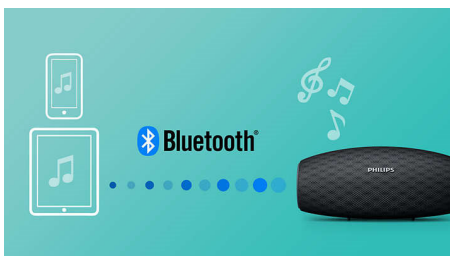

Bass radiators

EverPlay speaker gives powerful sound from a compact form factor, with the help of a large bass radiating area. It delivers extra bass boost and extension.

Anti-clipping function

Anti-Clipping lets you play music louder and keeps the quality high, even when the battery is low. It accepts a range of input signals from 300 mV to 1000 mV and keeps your speakers safe from damage by distortion. This built-in function monitors the musical signal as it goes through the amplifier and keeps peaks within the amplifier's range, preventing the audio distortion caused by clipping without affecting loudness. A portable speaker's ability to reproduce musical peaks decreases along with battery power, but anti-clipping reduces peaks caused by low battery, keeping music distortion-free.

Wireless music streaming

Bluetooth is a wireless communication technology that is both robust and energy-

efficient. The technology allows easy wireless connection to iPod/iPhone/iPad or other Bluetooth devices, such as smartphones, tablets or even laptops. So you can easily enjoy your favourite music and sound from videos or games wirelessly on this speaker.

30 m Bluetooth range

Move freely around with your smart phone, without worrying about dropping your music. EverPlay speaker offers an incredibly stable and long range Bluetooth connection up to 30 metres or 100 feet, three times faster than industry standards. The speakers are equipped with a sensitivity antenna and radio frequency filter to minimise background interference.