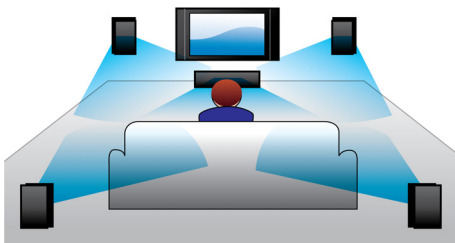

Dolby TrueHD and DTS-HD

Dolby TrueHD and DTS-HD Master Audio Essential deliver the finest sound from your Blu-ray Discs. Audio reproduced is virtually indistinguishable from the studio master, so

you hear what the creators intended for you to hear. Dolby TrueHD and DTS-HD Master Audio Essential complete your high definition entertainment experience.