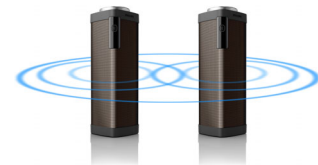

Motion sensor

SHOQBOX is equipped with a motion sensor. Simply swipe over the sensor from left to right or right to left, to skip to the next or last track. Put your hand over the sensor for a second to pause the music. Do it again to put it back on. Easy gesture control allows you to control your music the simplest way.

Built-in mic

With its built-in microphone, it also works as a speaker phone. When a call comes in, the music is put on pause and you can talk via the speaker. Call for a business meeting. Or, call your friend from a party. Either way, it works great.

Voice prompt

The voice prompt is available in different languages. It gives instant feedback on battery level or alert whether the speaker is connected properly to your device.

Pairing 2 shoqboxes

You can pair 2 SHOQBOX speakers with the smart sensor for a stereo system of Left and Right channels. Simply place the two speakers side by side and swipe your hands over both sensors from outside in simultaneously. Perfect for a party or gathering. Enjoy big stereo sound from music, movies and games.