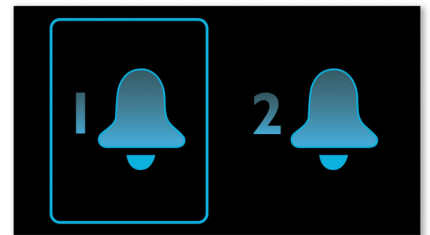

Dual alarm

The Philips audio system comes with two alarm times. Set one alarm time to wake you up and the other time to wake up your partner.

Time and alarm backup

When there is a power failure, this intelligent clock will still maintain and keep its reliable time and your settings. The scheduled alarm remains active even when its display is off - all thanks to a pre-installed battery. When the power comes back on, there is no need to adjust the clock or reinstate settings. More amazingly, even if power supply is not restored, the battery provides enough energy for the buzzer to go off at the alarm time you have set - making sure you never wake up late.