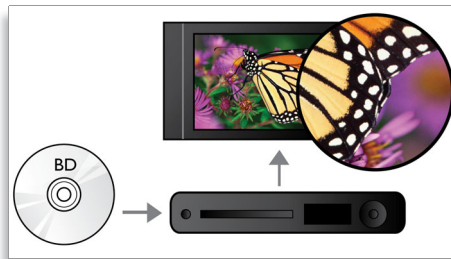

Blu-ray Disc playback

Blu-ray Discs have the capacity to carry high definition data, along with pictures in the 1920 x 1080 resolution that defines full high definition images. Scenes come to life as details leap at you, movements smoothen and images turn crystal clear. Blu-ray also delivers uncompressed surround sound — so your audio experience becomes unbelievably real. The high storage capacity of Blu-ray Discs also allows a host of interactive possibilities to be

built in. Seamless navigation during playback and other exciting features such as pop-up menus bring a whole new dimension to home entertainment.

EasyLink

You do not want to use several remote controls to control all your products in your home entertainment ecosystem. With EasyLink via HDMI-CEC, you will be able to use the STB remote control to control (e.g. switch on/off the system at one time) the other HDMI-CEC compliant devices. EasyLink uses the standard HDMI cable to transfer system commands. When you press a button on the STB remote control, it will automatically send relevant signals to the TV or other HDMI-CEC compliant devices.