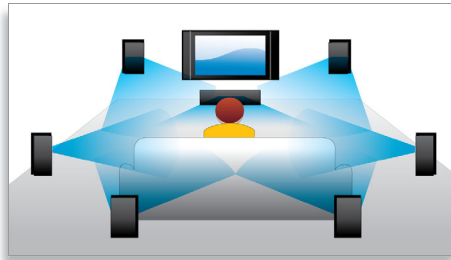

Dolby TrueHD

Dolby TrueHD delivers the finest sound from your Blu-ray Discs. Audio reproduced is virtually indistinguishable from the studio master, so you hear what the creators intended for you to hear. Dolby TrueHD completes your high definition entertainment experience.