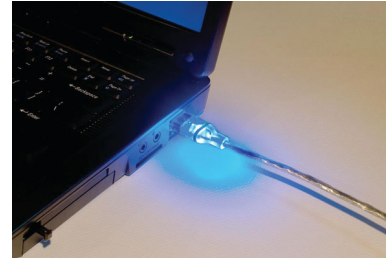

Car Charger
2 USB charging ports 18W Output, Black

Specifications

Power

- Output: Max 18W
- Power input: DC 12 - 24V

Packaging dimensions

- Number of products included: 1
- Packaging dimensions (W x H x D):
  9.5 x 17.5 x 3.5 cm
- EAN: 48 95229 10756 4

Outer Carton

- Number of consumer packagings: 2
- GTIN: 1 48 95229 10756 1

Inner Carton

- Number of consumer packagings: 1
- GTIN: 2 48 95229 10756 8

Product dimensions

- Product dimensions (W x H x D):
  2.5 x 4.5 x 2.1 cm

DLP4522NB/97

Highlights

LED power indicator

This LED indicator confirms at a glance that the unit is charging.

Charge 2 devices simultaneously

2 USB to charge 2 devices simultaneously

Smart Protection

Smart protection against overheating, overvoltage and overcurrent

Issue date 2022-05-09

Version: 1.0.2

12 NC: 8670 001 66236
EAN: 48 95229 10756 4

© 2022 Koninklijke Philips N.V.
All Rights reserved.

Specifications are subject to change without notice.
Trademarks are the property of Koninklijke Philips N.V.
or their respective owners.

www.philips.com