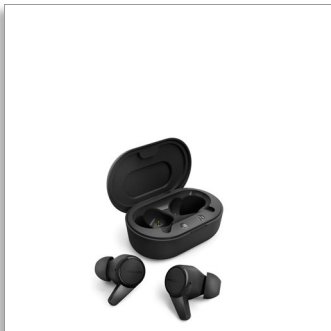

Philips
True Wireless
Headphones

Earbuds with a comfortable fit

Super-small charging case
IPX4 splash/sweat resistant
Up to 18 hours play time

TAT1207BK

Grab and go

Grab, connect and go! These fantastic True wireless headphones come with a super-small charging case that slips into your pocket for reliable, convenient sound wherever you go. IPX4 splash and sweat resistant and up to 18 hours play time!

Small charging case holds 18 hours of play time

- Super-small USB-C charging case
- 6 hours play time. 15 minutes quick charge for an extra hour
- Case offers 12 hours extra play time
- IPX4 splash and sweat resistant

- Secure, comfortable in-ear fit
- 3 extra pairs of silicone ear tips (large, medium, small)
- 6 mm neodymium drivers for clear, balanced sound
- Ergonomically designed

PHILIPS

True Wireless Headphones

Earbuds with a comfortable fit Super-small charging case, IPX4 splash/sweat resistant, Up to 18 hours play time

Highlights

Secure, comfortable in-ear fit

These comfortable earbuds fit securely into your ear canals, creating a perfect seal that diminishes external noise. Hear every beat and word! Enjoy real comfort with three sizes of soft, interchangeable silicone ear-tip covers.