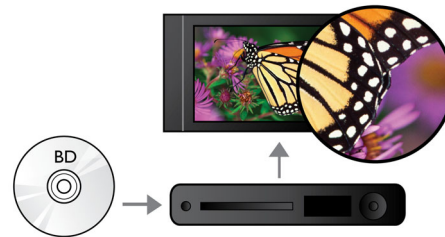

Blu-ray Disc playback

Blu-ray Discs have the capacity to carry high definition data, along with pictures in the 1920 x 1080 resolution that defines full high definition images. Scenes come to life as details leap at you, movements smoothen and images turn crystal clear. Blu-ray also delivers uncompressed surround sound - so your audio

experience becomes unbelievably real. The high storage capacity of Blu-ray Discs also allow a host of interactive possibilities to be built in. Seamless navigation during playback and other exciting features like pop-up menus bring a whole new dimension to home entertainment.