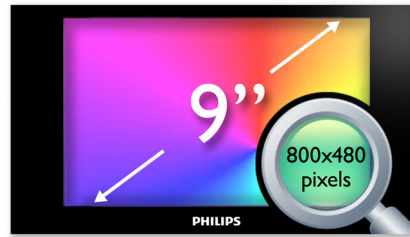

22.9 cm (9") HD LCD display

The high resolution (800 x 480 pixel) color LCD display brings images to life, showing off your treasured photos, favorite movies and music with the same 'real life' rich detail and vibrant colors as high quality prints.