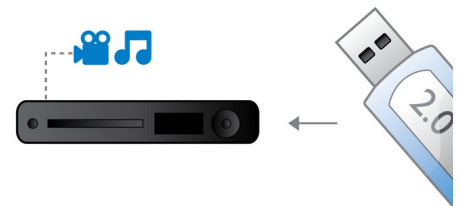

Hi-Speed USB 2.0 Link

The Universal Serial Bus or USB is a protocol standard that is conveniently used to link PCs, peripherals and consumer electronic equipment. Hi-Speed USB devices have a data transfer rate of up to 480 Mbps - up from the 12 Mbps in original USB ones. With Hi-Speed USB 2.0 Link, all you have to do is plug in your USB device, select the movie, music or photo and play away.