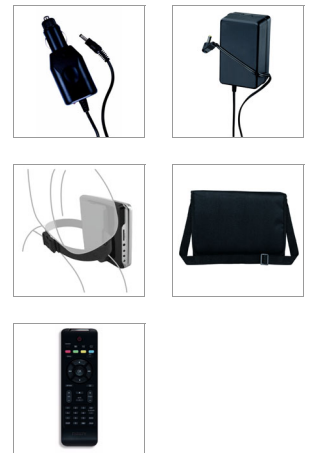

Philips
Portable Blu-ray player

22.9 cm (9") LCD
Dual screens

PB9011

Enjoy your Blu-ray movies on the road

with two widescreen LCDs

Play your Blu-ray movies in car! The Philips PB9011 featuring two 9" TFT LCD display screens let you indulge in enjoying your Blu-ray, DVD movies, music and photos on the road. Install and mount easily for in-car enjoyment.

Play your movies, music and photos on the go

- Blu-ray Disc playback for sharp images in full HD 1080p
- DVD, DVD+/-R, DVD+/-RW, (S)VCD, CD compatible
- DivX Certified for standard DivX video playback
- Hi-Speed USB 2.0 Link plays video/music from USB flash drive

Enrich your AV entertainment experience

- 22.9 cm (9") high density (800x480 pixels) LCD display
- Expand movie enjoyment with dual TFT LCD screens
- Built-in stereo speakers

Extra touches for your convenience

- Single cable connection for quick installation in the car
- Car adaptor and mounting strap included
- Travel bag included

PHILIPS

Portable Blu-ray player
22.9 cm (9") LCD Dual screens

PB9011/37

Highlights