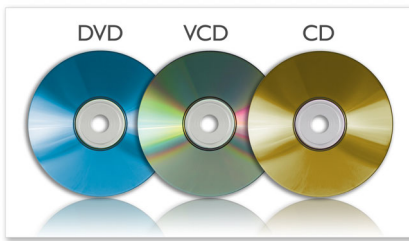

Enrich your AV entertainment experience

- 22.9 cm (9") high density (800x480 pixels) LCD display
- Expand movie enjoyment with dual TFT LCD screens
- Built-in stereo speakers

Extra touches for your convenience

- Single cable connection for quick installation in the car
- Car adaptor and mounting strap included
- Travel bag included

PHILIPS

Portable Blu-ray player
22.9 cm (9") LCD Dual screens

PB9011/37

Highlights

DVD, DVD+/-RW, (S)VCD, CD

The Philips Portable DVD player is compatible with most DVD and CD discs available in the market. DVD, DVD+/-R, DVD+/-RW, (S)VCD, and CD – all of them can play on the DVD player. DVD+/-R is a shorthand term for a DVD drive that can accept both of the common recordable DVD formats. Likewise, DVD+/-RW handles both common rewritable disc types.