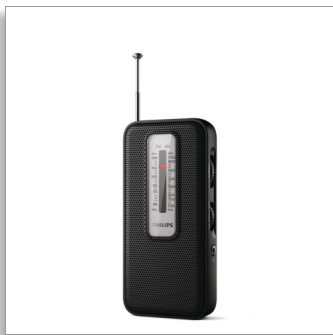

Philips
Portable Radio

FM/AM

Analog tuning
Battery operated

TAR1506

The pocket classic

Get out there with this ultra-portable FM/AM analog radio. Easy tuning and clear sound keep you up to date with your favorite programs. Whether you're doing yard work or going on a walking tour.

Traditional style

- Classic design. Easy to tune
- Analog FM/AM radio
- Large traditional-style tuning window

The radio you love

- Simple controls. Thumbwheel for volume and on/off
- Headphone port for private listening

Take it anywhere

- Super portable. Ideal for home or away
- Battery operated (2x AAA)
- Dimensions: 56x116.2x22 mm

PHILIPS

Specifications

Tuner/Reception/Transmission

- Tuner bands: FM, AM
- RDS: No

Sound

- Output power (RMS): 100 mW
- Sound System: Mono
- Volume control: rotary (analogue)

Classic design. Easy to tune

This super-portable analog FM/AM radio is easy to tune on the go. Simply turn the side-mounted tuning wheel to slide the indicator along the scale. A large traditional-style tuning window makes it easy to see when you have reached the desired frequency.