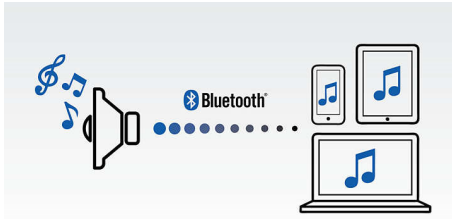

### Sound that blows you away

- 2 x 6 W RMS total output power
- Two speaker drivers & passive radiators give immersive sound
- Digital Sound Processing for lifelike sound without distortion

**PHILIPS**

## Wireless music streaming

Bluetooth is a short range wireless communication technology that is both robust and energy-efficient. The technology allows easy wireless connection to iPod/iPhone/iPad or other Bluetooth devices, such as smartphones, tablets or even laptops. So you can enjoy your favourite music and sound from videos or games wirelessly.