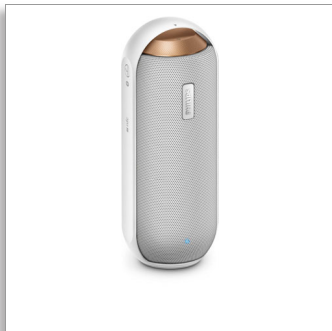

Philips  
wireless portable speaker

Bluetooth® and NFC

Splash-proof  
Built-in microphone for calls  
12W, Rechargeable battery

BT6000W