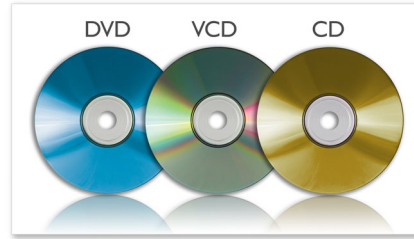

DVD, DVD+/-RW, (S)VCD, CD

The Philips Portable DVD player is compatible with most DVD and CD discs available in the market. DVD, DVD+/-R, DVD+/-RW, (S)VCD, and CD – all of them can play on the DVD player. DVD+/-R is a shorthand term for a DVD recordable DVD format. Likewise, DVD+/-RW handles both common rewritable disc types.

Power Resume

The DVD-Video player remembers where you stop watching last time when it is powered off directly or when the power supply is discontinued. If you did not switch to play another disc, your player will resume play where you have stopped the movie last time just by reloading the disc. Making your life a lot easier!