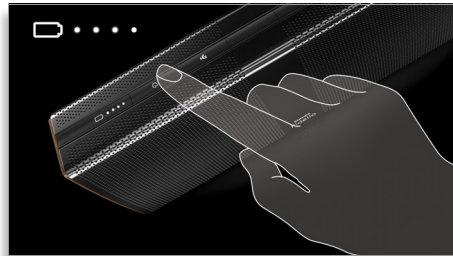

Battery level

Just touch the speaker lightly and it will display the battery level.

Specifications

Compatibility

- iPad: iPad 1, iPad 2, new iPad
- iPhone: iPhone 3, iPhone 3GS, iPhone 4, iPhone 4S
- iPod touch: 3rd generation or later
- Android tablets and smartphones
- other Bluetooth-enabled device

Loudspeakers

- Loudspeaker enhancement: wOOx Bass Radiator
- Speaker drivers: 2 x 3/4" soft dome tweeter, 4 x 2" full-range woofer
- Output power (RMS): 20 W

Accessories

- Included accessories: AC-DC Adapter, Quick install guide, Warranty certificate, World Wide Warranty leaflet

Connectivity

- Bluetooth profiles: A2DP
- Bluetooth range: Line of sight, 10 m or 30 ft
- Audio in (3.5 mm)
- USB charging

Dimensions

- Product dimensions (WxDxH): 287 x 63 x 127 mm
- Packaging dimensions (WxDxH): 326 x 101 x 224 mm

Power

- Power supply: 100-240 VAC, 50/60 Hz
- Battery type: Li-ion (built-in)
- Operating time on battery: 8 hr

Issue date 2013-04-08

Version: 7.0.4

12 NC: 8670 000 96384
EAN: 08 71258 16628 20

© 2013 Koninklijke Philips Electronics N.V.
All Rights reserved.

Specifications are subject to change without notice.
Trademarks are the property of Koninklijke Philips Electronics N.V. or their respective owners.

www.philips.com