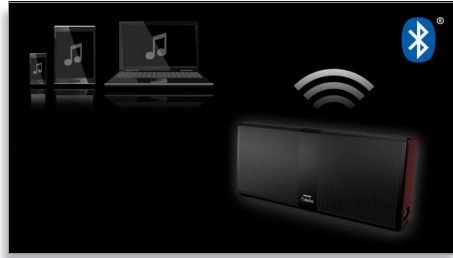

Wireless music streaming

Bluetooth is a short range wireless communication technology that is both robust and energy-efficient. The technology allows easy wireless connection to iPod/iPhone/iPad or other Bluetooth devices, such as smartphones, tablets or even laptops. So you can easily enjoy your favourite music, sound from video or game wirelessly on this speaker.