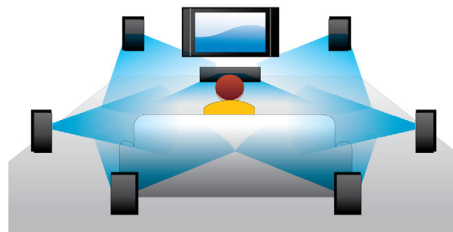

Dolby TrueHD

Dolby TrueHD deliver the finest sound from your Blu-ray Discs. Audio reproduced is virtually indistinguishable from the studio master, so you hear what the creators intended for you to hear. Dolby TrueHD complete your high definition entertainment experience.