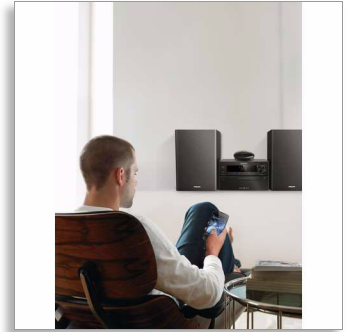

Philips
Bluetooth® Hi-Fi adapter

Bluetooth® music receiver

For smartphone, tablet
NFC
Bluetooth® aptX and AAC

AEA2500

Play music wirelessly from smartphone to Hi-Fi

Bluetooth-enabled

Philips Bluetooth® Hi-Fi Adapter turns your Hi-Fi or PC speaker system into a wireless sound system. Simply connect the adapter, and you're ready to play music from your smartphone, tablet and other Bluetooth-enabled devices to your Hi-Fi.

Turns your Hi-Fi into a wireless sound system

- Connects to almost any Hi-Fi or PC speaker system
- Uses RCA or 3.5mm jack to connect adapter
- Enjoy better sound than from your smartphone

Simplicity in use