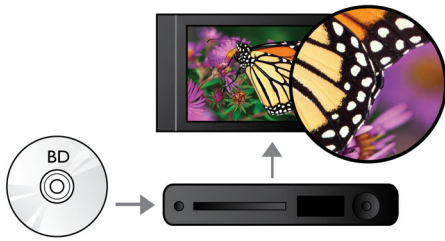

Highlights

Blu-ray Disc playback

Blu-ray Discs have the capacity to carry high definition data, along with pictures in the 1920 x 1080 resolution that defines full high definition images. Scenes come to life as details leap at you, movements smoothen and images turn crystal clear. Blu-ray also delivers uncompressed surround sound - so your audio experience becomes unbelievably real. The high storage capacity of Blu-ray Discs also allow a host of interactive possibilities to be built in. Seamless navigation during playback and other exciting features like pop-up menus bring a whole new dimension to home entertainment.