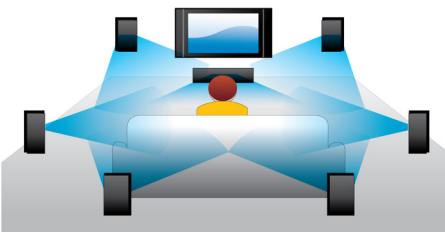

Dolby TrueHD and DTS-HD MA

DTS-HD Master Audio and Dolby TrueHD delivers 7.1 channels of the finest sound from your Blu-ray Discs. Audio reproduced is virtually indistinguishable from the studio master, so you hear what the creators intended for you to hear. DTS-HD Master Audio and Dolby TrueHD complete your high definition entertainment experience.

RealMedia Video

RealMedia Video for movie playback from your PC