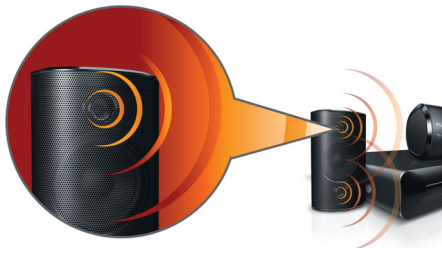

Philips
5.1 Home theater

HDMI 1080p

HTS3510

Obsessed with sound

Powerful home theater sound with deep bass

Bring the power of the cinema into your home! This Philips home theater has powerful speakers with basspipes and high definition HDMI 1080p upscaling pump up your home entertainment experience

Great listening experience

- Powerful speakers with basspipes for great sound
- Dolby Digital and Pro Logic II surround sound
- 300W RMS power delivers great sound for movies and music

Designed to enhance your living space

- Compact design that fits anywhere

Connect and enjoy all your entertainment

- Plays DVD, VCD, CD and USB devices
- HDMI 1080p upscales to high definition for sharper pictures

PHILIPS

5.1 Home theater
HDMI 1080p

Highlights

Power speakers with basspipes

Powerful speakers with basspipes for great sound

Dolby Digital and Pro Logic II

A built-in Dolby Digital decoder eliminates the need for an external decoder by processing all six channels of audio information to provide a surround sound experience and an astoundingly natural sense of ambience and dynamic realism. Dolby Pro Logic II provides five channels of surround processing from any stereo source.