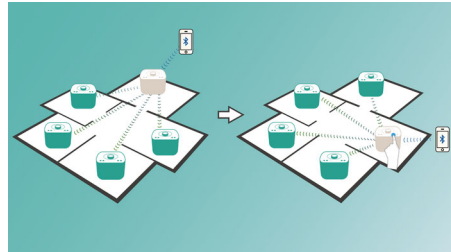

Switch the lead speaker easily

In each izzylink™ group, any individual speaker can be the master, streaming music to the others. When you want to take the lead to share your own music, press the Bluetooth button on the speaker in your room and share that music from your device instantly. Other speakers in the same izzylink™ group will play the same music in sync at the same time. Sharing music with each other is just that easy.