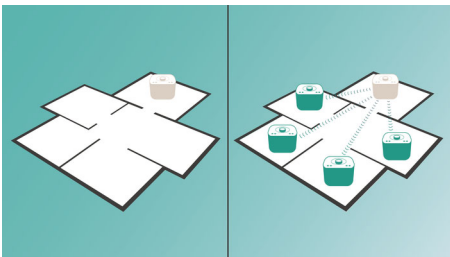

Enrich your sound experience

- 2 x 2.5" drivers with bass port for room-filling sound

Simplicity in use

- Stream all your music via izzylink™
- Wireless music streaming via Bluetooth

PHILIPS

Highlights

Play music in one room

Philips izzy speaker lets you stream all your favorite music from your phone, tablet or computer, no matter which music or radio app you use.

izzylink™

izzylink™ is a wireless technology that uses the IEEE 802.11n standard to enable the link-up of multiple speakers to form a wireless network. The network connects up to five speakers without the need of a router, Wi-Fi password, or any smart device mobile app to set it up. You can add izzy speakers to the network easily to enjoy music playing at the same time in different rooms. Each speaker can still be switched between single mode for individual use or group mode for multiroom music with one tap.