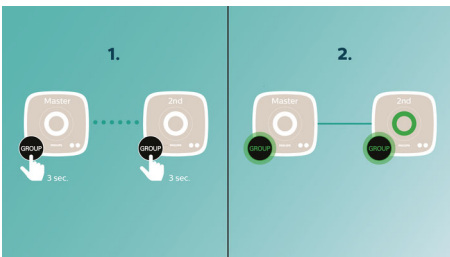

One tap to set up izzylink™

No router, no password, no apps needed for set up. Just long press the "GROUP" button on two

speakers to set up for the first time. Repeat to add a 3rd, 4th, or 5th speaker. Each long press of the "Group" button adds one new speaker at a time. Multiroom music has never been easier. Once complete, the izzylink™ network will be stored even when the speaker is unplugged.