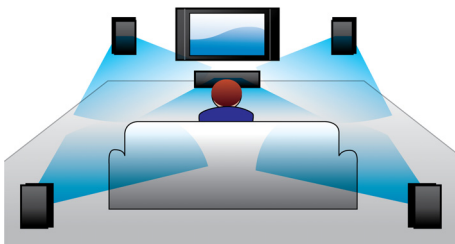

Dolby TrueHD and DTS-HD Master Audio Essential deliver the finest sound from your Blu-ray Discs. Audio reproduced is virtually indistinguishable from the studio master, so you hear what the creators intended for you to hear. Dolby TrueHD and DTS-HD Master Audio Essential complete your high definition entertainment experience.