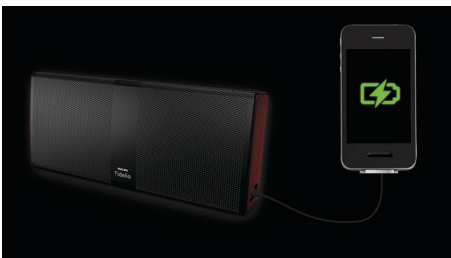

USB port

This speaker features a USB port. If your smartphone is running out of battery power either at home or on the go, this portable speaker allows you to transfer the battery power stored in the speaker to your mobile device.