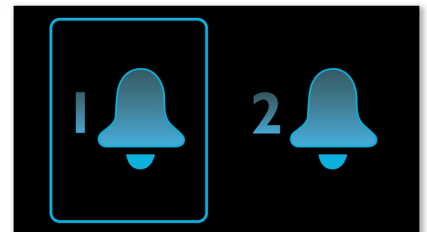

Dual alarm

The Philips audio system comes with two alarm times. Set one alarm time to wake you up and the other time to wake up your partner.