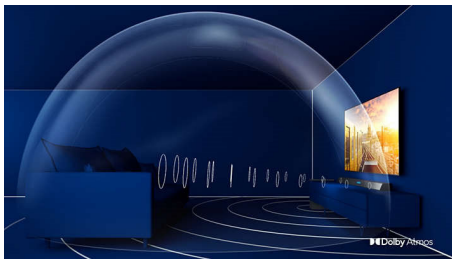

TAB8805/10

Highlights

Powerfully cinematic

This soundbar brings 300W of rich sound to everything you watch, and every track you love. 3.1 channels fill any room with spellbinding soundtracks, thunderous effects, and crystal-clear dialogue. The wireless subwoofer adds impact to every explosion and every beat.

Dolby Atmos

Increase the drama no matter what you watch. This Dolby Atmos-compatible soundbar reproduces depth as well as height, creating virtual three-dimensional surround sound that flows above and around you.

Low profile. Easy placement

The distinctive geometric design has a low profile, making this soundbar easy to place under or alongside your TV. The included wall brackets keep your options open, and the powerful wireless subwoofer looks great freestanding.