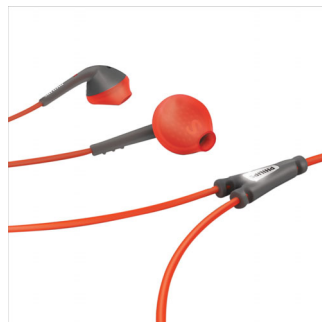

Kevlar-reinforced cable

Your ActionFit headphones are specially designed for durability and strength. Their Kevlar-coated cable is well protected against tearing and breaking, and can withstand extreme environments – and workouts.