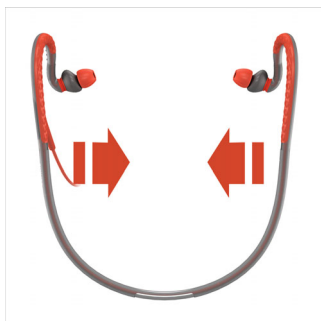

### Clip and pouch

ActionFit headphones come with their own clip and pouch for easy cable management and safe storage. Enjoy a tangle-free workout with the clip, then stash your headphones in the breathable pouch. Don't sweat it!

### Excellent sound

ActionFit headphones boast finely tuned 9-mm drivers that are specifically designed to generate excellent sound. Sound so pristine and powerful that you'll easily immerse yourself in your workout – and get the most out of your music and moves.

### Flexible neckband

The neckband of your ActionFit headphones is crafted with supple spring-wire that is designed to fit you naturally and optimally. Its lightweight rubberised ear hooks and elastic rubber neckband feel secure yet comfortable throughout any workout.