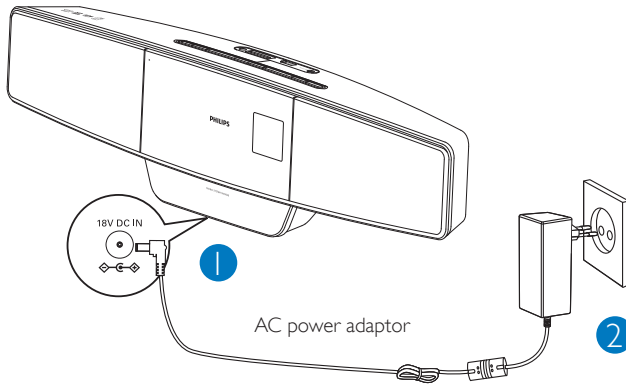

Quick Start Guide

Step A **Connect**

Step B **Setup**

Step C **Enjoy**

What's in the Box?

You should find these items upon opening the box.

Remove the protective tab to activate the remote control battery.

Step A *Connect*

- 1 Connect one end of the AC adaptor to the **DC IN** socket on the bottom of the main unit.
- 2 Connect the other end of the AC adaptor to the wall outlet.

Tip

See the User Manual on how to connect other equipment to this system.