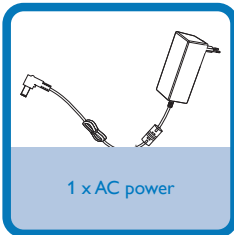

Quick Start Guide

Step A **Connect**

Step B **Setup**

Step C **Enjoy**

What's in the Box?

You should find these items upon opening the box.

Remove the protective tab to activate the remote control battery.

Step A *Connect*

- 1 Connect one end of the AC adaptor to the **DC IN** socket on the bottom of the main unit.
- 2 Connect the other end of the AC adaptor to the wall outlet.

Tip

See the User Manual on how to connect other equipment to this system.