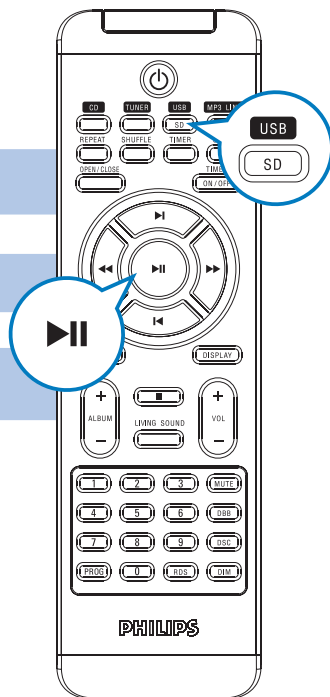

- 1 Connect one end of the AC adaptor to the **DC IN** socket on the bottom of the main unit.
- 2 Connect the other end of the AC adaptor to the wall outlet.

Tip

See the User Manual on how to connect other equipment to this system.

Step C *Enjoy*

Play disc

- 1 Press **CD** to select the disc source.
- 2 Press **OPEN/CLOSE** to open the disc compartment.
- 3 Insert a disc with the printed side facing outward, then press **OPEN/CLOSE** to close the disc compartment.
- 4 If the disc doesn't play, press **▶||**.
- 5 To stop play, press **■**.

Listen to radio

- 1 Press **TUNER** to select FM.
- 2 Press **PROG** for more than two seconds to program all available stations in order of waveband.
- 3 Press **◀/▶** to select a preset number.

Step C Enjoy

Play from USB or SD/MMC

- 1 Insert the USB plug of the device into the  socket, or the SD/MMC card into the **SD/MMC** socket.
- 2 Press **USB/SD** to select the USB source, or the SD source.
- 3 Play the audio files on the USB or SD/MMC card as you do with the albums/tracks on a CD.