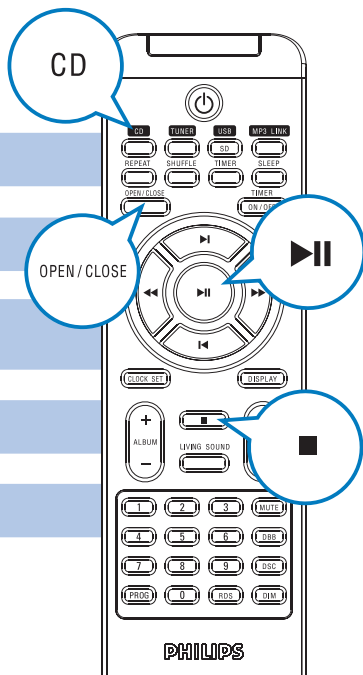

- 1 Connect one end of the AC adaptor to the **DC IN** socket on the bottom of the main unit.
- 2 Connect the other end of the AC adaptor to the wall outlet.

Tip

See the User Manual on how to connect other equipment to this system.

Step B *Setup*

Set clock

- 1 In the standby mode, press **CLOCK SET** to enter the clock setting mode.
- 2 Press **▶◀** repeatedly to select 12 hour or 24 hour format.
- 3 Press **CLOCK SET** to confirm.
→ The hour digits are displayed and begin to blink.
- 4 Press **▶◀** to set the hour.
- 5 Press **CLOCK SET** to confirm.
→ The minute digits are displayed and begin to blink.
- 6 Press **▶◀** to set the minute.
- 7 Press **CLOCK SET** to confirm the clock setting.

Step C *Enjoy*

Play disc

- 1 Press **CD** to select the disc source.
- 2 Press **OPEN/CLOSE** to open the disc compartment.
- 3 Insert a disc with the printed side facing outward, then press **OPEN/CLOSE** to close the disc compartment.
- 4 If the disc doesn't play, press **▶||**.
- 5 To stop play, press **■**.