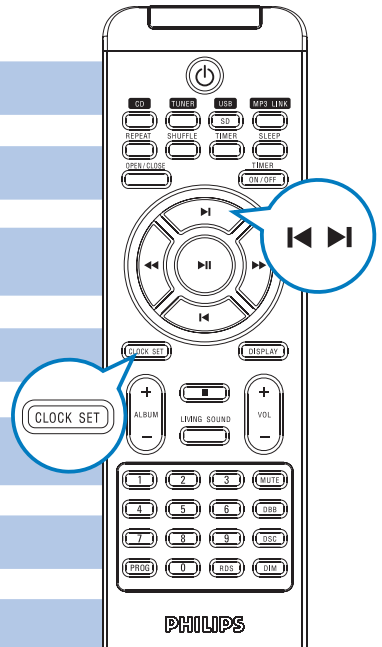

Quick Start Guide

Step A **Connect**

Step B **Setup**

Step C **Enjoy**

What's in the Box?

You should find these items upon opening the box.

Remove the protective tab to activate the remote control battery.

Step A *Connect*

- 1 Connect one end of the AC adaptor to the **DC IN** socket on the bottom of the main unit.
- 2 Connect the other end of the AC adaptor to the wall outlet.

Tip

See the User Manual on how to connect other equipment to this system.

Step B *Setup*

Set clock

- 1 In the standby mode, press **CLOCK SET** to enter the clock setting mode.
- 2 Press **▶◀** repeatedly to select 12 hour or 24 hour format.
- 3 Press **CLOCK SET** to confirm.
→ The hour digits are displayed and begin to blink.
- 4 Press **▶◀** to set the hour.
- 5 Press **CLOCK SET** to confirm.
→ The minute digits are displayed and begin to blink.
- 6 Press **▶◀** to set the minute.
- 7 Press **CLOCK SET** to confirm the clock setting.

Step C *Enjoy*

Play disc

- 1 Press **CD** to select the disc source.
- 2 Press **OPEN/CLOSE** to open the disc compartment.
- 3 Insert a disc with the printed side facing outward, then press **OPEN/CLOSE** to close the disc compartment.
- 4 If the disc doesn't play, press **▶||**.
- 5 To stop play, press **■**.