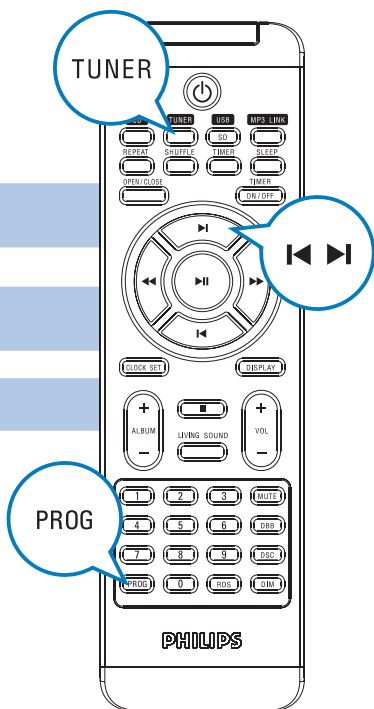

- 1 Connect one end of the AC adaptor to the **DC IN** socket on the bottom of the main unit.
- 2 Connect the other end of the AC adaptor to the wall outlet.

Tip

See the User Manual on how to connect other equipment to this system.

Step B *Setup*

Set clock

- 1 In the standby mode, press **CLOCK SET** to enter the clock setting mode.
- 2 Press **▶◀** repeatedly to select 12 hour or 24 hour format.
- 3 Press **CLOCK SET** to confirm.
→ The hour digits are displayed and begin to blink.
- 4 Press **▶◀** to set the hour.
- 5 Press **CLOCK SET** to confirm.
→ The minute digits are displayed and begin to blink.
- 6 Press **▶◀** to set the minute.
- 7 Press **CLOCK SET** to confirm the clock setting.

Step C *Enjoy*

Play disc

- 1 Press **CD** to select the disc source.
- 2 Press **OPEN/CLOSE** to open the disc compartment.
- 3 Insert a disc with the printed side facing outward, then press **OPEN/CLOSE** to close the disc compartment.
- 4 If the disc doesn't play, press **▶||**.
- 5 To stop play, press **■**.

Listen to radio

- 1 Press **TUNER** to select FM.
- 2 Press **PROG** for more than two seconds to program all available stations in order of waveband.
- 3 Press **◀/▶** to select a preset number.

Step C Enjoy