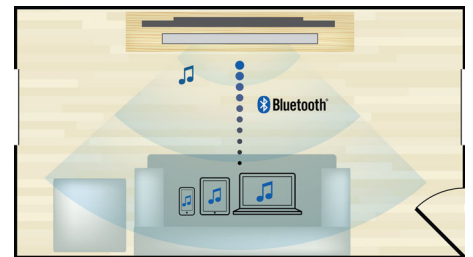

Bluetooth wireless streaming

Bluetooth wireless music streaming from your music devices