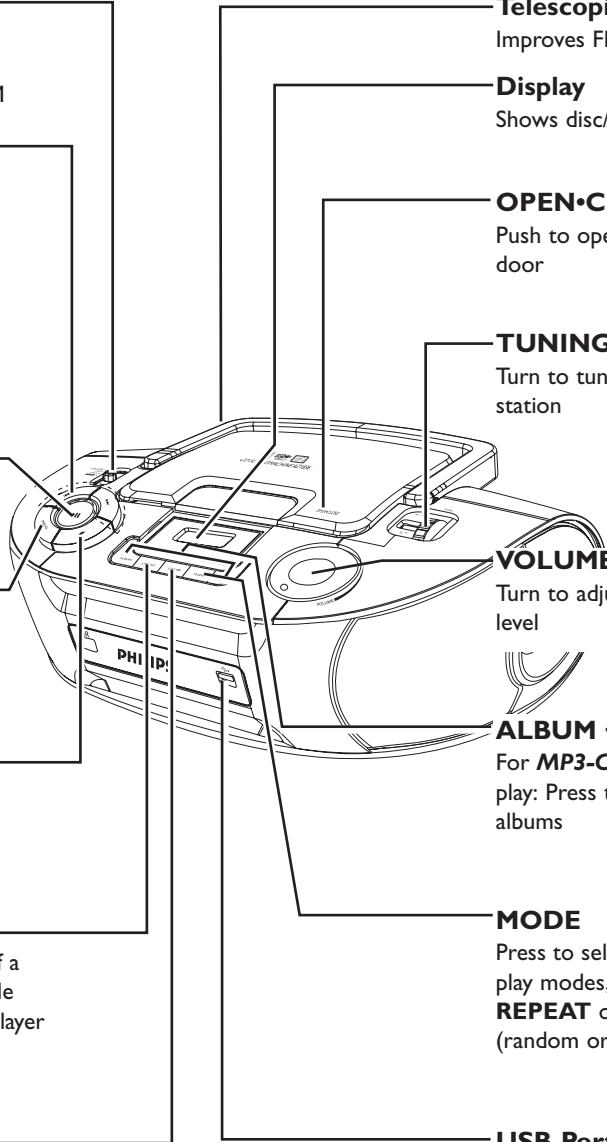

**CD/USB**

Press to enter disc or USB mode

**Telescopic antenna**

Improves FM reception

**Display**

Shows disc/USB functions

**OPEN•CLOSE**

Push to open the disc door

**TUNING**

Turn to tune to a station

**VOLUME**

Turn to adjust volume level

**ALBUM +/-**

For **MP3-CD/USB/WMA** play: Press to select albums

**MODE**

Press to select different play modes, such as **REPEAT** or **SHUFFLE** (random order)

**USB Port**

Connects an external USB mass storage device

Removing the insulation plastic tab