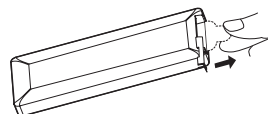

**TUNING**

Turn to tune to a station

**VOLUME**

Turn to adjust volume level

**ALBUM +/-**

For **MP3-CD/USB/WMA** play: Press to select albums

**MODE**

Press to select different play modes, such as **REPEAT** or **SHUFFLE** (random order)

**USB Port**

Connects an external USB mass storage device

Removing the insulation plastic tab