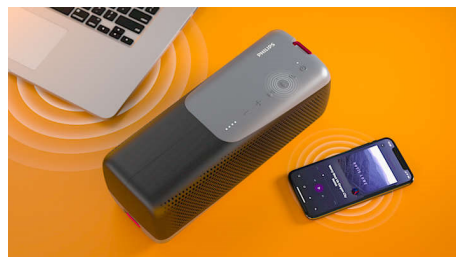

TAS7807B/00

Highlights

Big sound

From parks to campsites—bring the music you love wherever you go! Two 70 mm woofers and two tweeters give you big, clear sound, and this speaker looks awesome too. Want to rock even harder? Pair two speakers for party-starting stereo.

24 hours play time

Cranking up the tunes? This speaker can keep going as long as you can. You get up to 24 hours of play time from a fully charged speaker, and the power bank function lets you charge connected devices without stopping the music.

Bluetooth multipoint

Mix and match your workout playlists! With Bluetooth multipoint connectivity, you can connect up to two smart devices to this speaker simultaneously—and take turns pumping up the tunes. If a call comes in, the built-in mic lets you take it without disconnecting your phone from the speaker.

Easy control

Buttons on the speaker's outer case let you control volume, music playback, stereo pairing, and Bluetooth. Want to tell your phone to play a certain song? Press and hold the play/pause button to talk to your voice assistant.