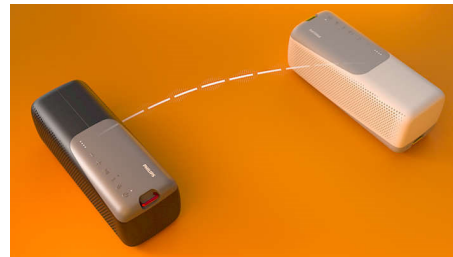

IP67 dust/water protection

From the trail to the beach to the pool—an IP67 rating ensures this speaker can go anywhere. The detachable lanyard makes carrying easy, and a Bluetooth range of up to 20 m means you won't miss a beat. Even if your phone is a long way from the speaker.

Bluetooth multipoint

Mix and match your workout playlists! With Bluetooth multipoint connectivity, you can connect up to two smart devices to this speaker simultaneously—and take turns pumping up the tunes. If a call comes in, the built-in mic lets you take it without disconnecting your phone from the speaker.

Easy control

Buttons on the speaker's outer case let you control volume, music playback, stereo pairing, and Bluetooth. Want to tell your phone to play a certain song? Press and hold the play/pause button to talk to your voice assistant.