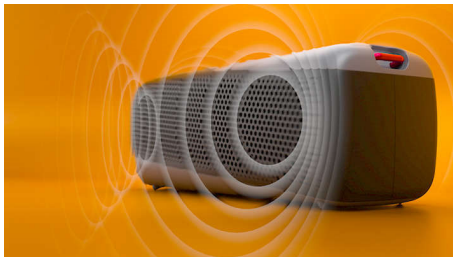

Wireless speaker
IP67 dust/water protection Big sound, Built-in mic for calls, Up to 24 hours of music

TAS7807B/00

Highlights

Big sound

From parks to campsites—bring the music you love wherever you go! Two 70 mm woofers and two tweeters give you big, clear sound, and this speaker looks awesome too. Want to rock even harder? Pair two speakers for party-starting stereo.