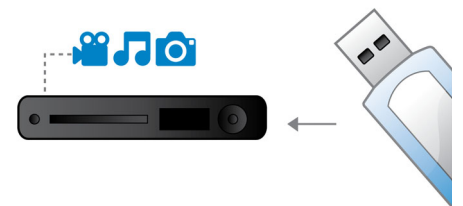

USB Media Link

The Universal Serial Bus or USB is a protocol standard that is conveniently used to link PCs, peripherals and consumer electronic equipment. With USB Media Link, all you have to do is plug in your USB device, select the movie, music or photo and play away.