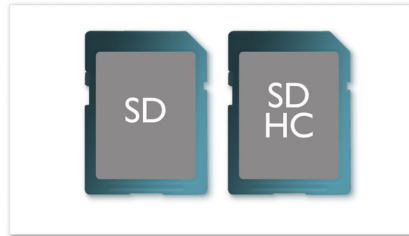

9" high density LCD display

The high resolution (800 x 480 pixel) color LCD display brings images to life, showing off your treasured photos, favorite movies and music with the same 'real life' rich detail and vibrant colors as high quality prints.

Display photos

Thanks to complete file transferability, you can easily enjoy the convenience and fun of showing digital photos in a slideshow format. Simply insert your disc, memory card or USB storage device into the player and your digital photos will be played directly on the device. Now you can relive your favorite moments with family and friends anytime you want!

create your own MP3 or WMA music files by ripping your audio CDs and transferring them onto your player.

SD/SDHC card slot

View and share your video clips, photos and music easily and instantly. For the ultimate in convenience, this Philips player features a built-in card slot for SD/SDHC memory cards. Simply insert the memory card into the slot located on the side of the player to access your multimedia files stored on the card and enjoy your favorite music, photos and movies anywhere.