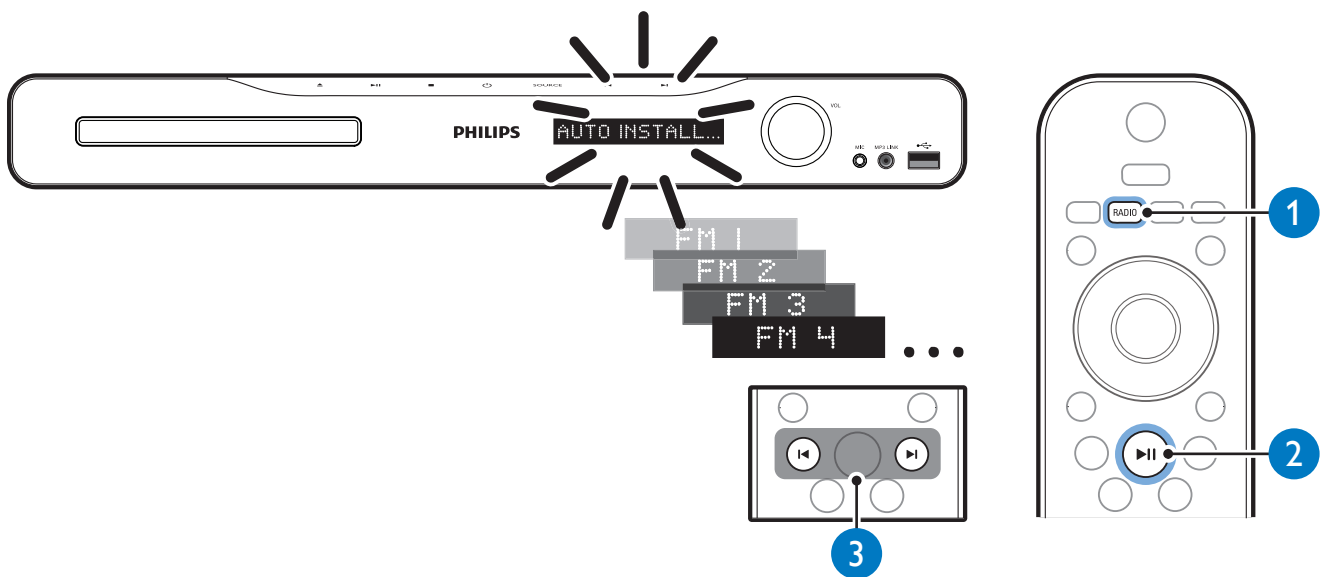

General Setup

- Easylink Setup
- Disc Lock
- Display Dim
- OSD Language
 - Auto
 - English
 - Español
 - Portugués
- Screen Saver
- Sleep Timer
- DivX(R) VOD Code

3

DISC

FM

Specifications are subject to change without notice
Trademarks are the property of Koninklijke Philips Electronics N.V.
or their respective owners
2010 © Koninklijke Philips Electronics N.V.
All rights reserved.
sgyth_1003/55_v2