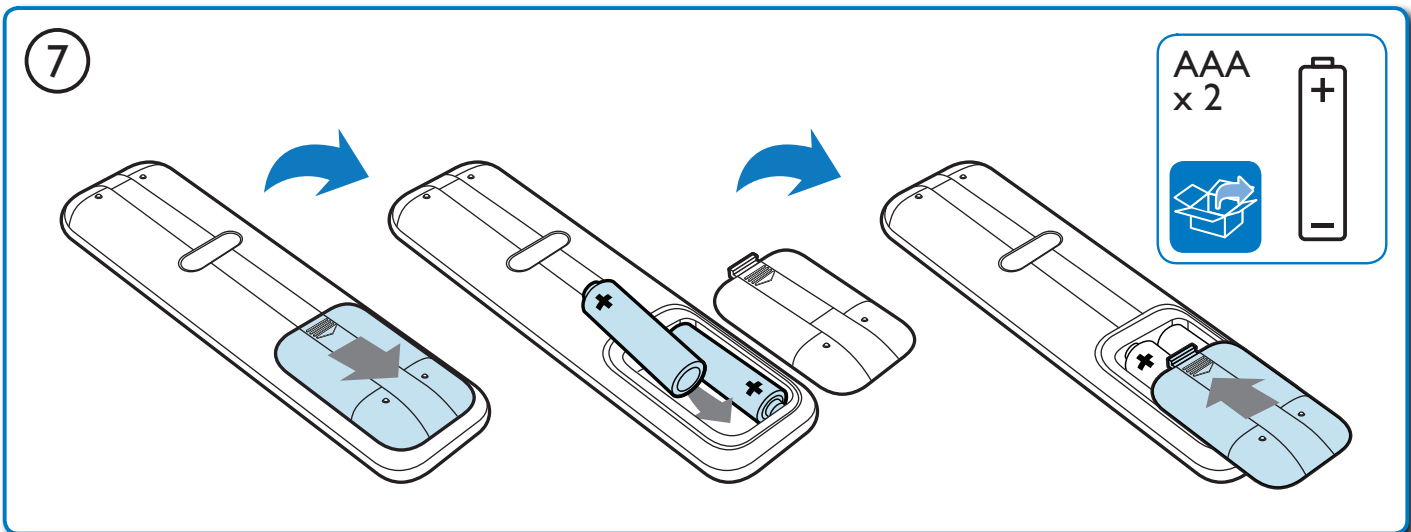

1

3

4

2

1

SOURCE

TV

HDMI

2

3

HOME THEATER

5

6

HOME THEATER

General Setup

- Easylink Setup
- Disc Lock
- Display Dim
- OSD Language
- Screen Saver
- Sleep Timer
- DivX(R) VOD Code