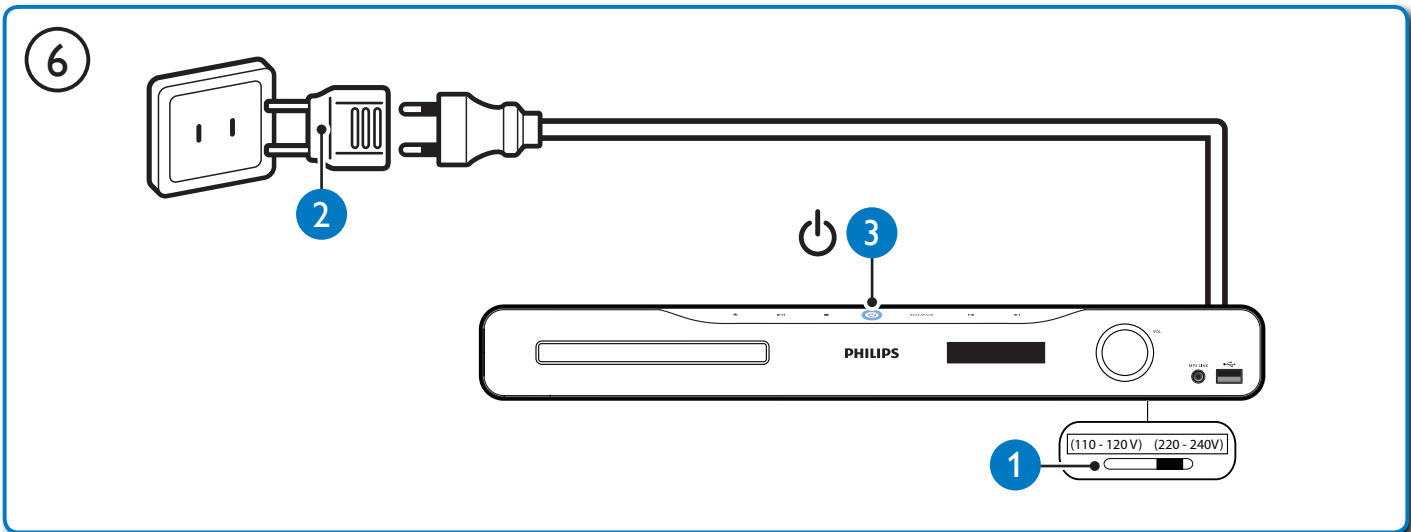

1

3

4

2

1

SOURCE

TV

HDMI

2

3

HOME THEATER

5

6

HOME THEATER

General Setup

- Easylink Setup
- Disc Lock
- Display Dim
- OSD Language
- Screen Saver
- Sleep Timer
- DivX(R) VOD Code