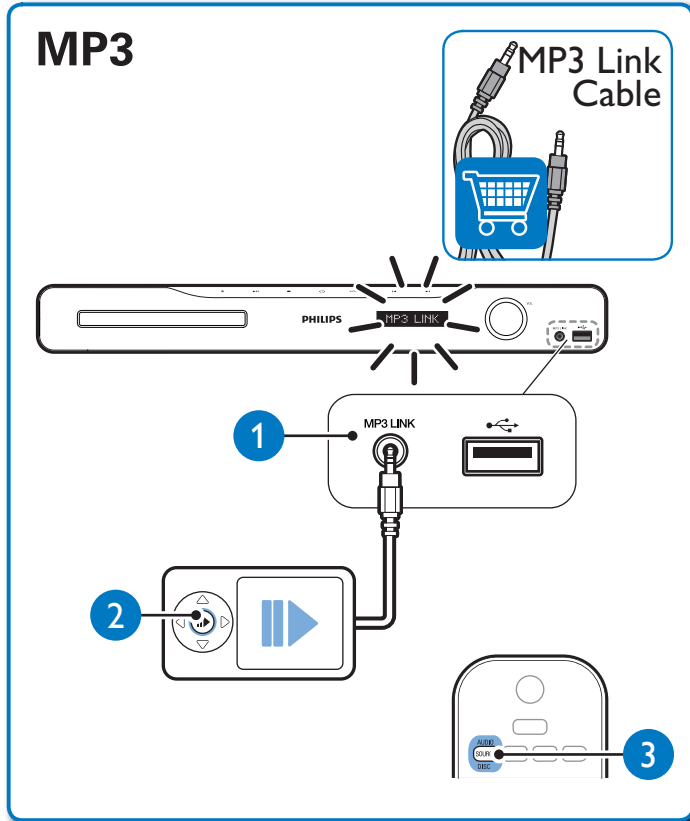

2

3

HOME THEATER

5

6

HOME THEATER

General Setup

- Easylink Setup
- Disc Lock
- Display Dim
- OSD Language
- Screen Saver
- Sleep Timer
- DivX(R) VOD Code

General Setup

- Easylink Setup
- Disc Lock
- Display Dim
- OSD Language
 - Auto
 - English
 - Español
 - Portugués
- Screen Saver
- Sleep Timer
- DivX(R) VOD Code

3

DISC

FM

Specifications are subject to change without notice
Trademarks are the property of Koninklijke Philips Electronics N.V.
or their respective owners
2010 © Koninklijke Philips Electronics N.V.
All rights reserved.
sgyth_1003/55_v2