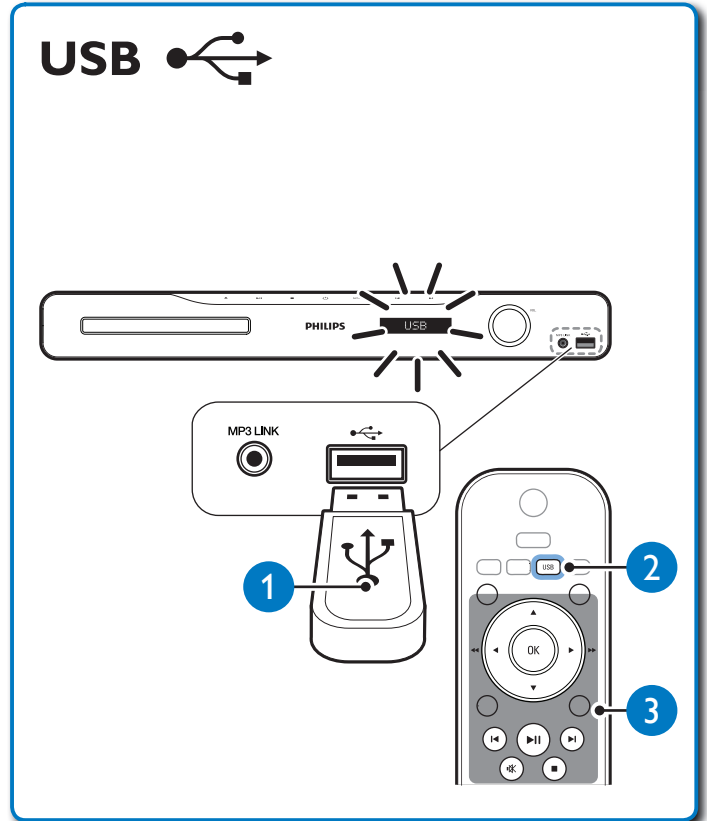

General Setup

- Easylink Setup
- Disc Lock
- Display Dim
- OSD Language
 - Auto
 - English
 - Español
 - Portugués
- Screen Saver
- Sleep Timer
- DivX(R) VOD Code

3

DISC

FM

Specifications are subject to change without notice
Trademarks are the property of Koninklijke Philips Electronics N.V.
or their respective owners
2010 © Koninklijke Philips Electronics N.V.
All rights reserved.
sgyth_1003/55_v2