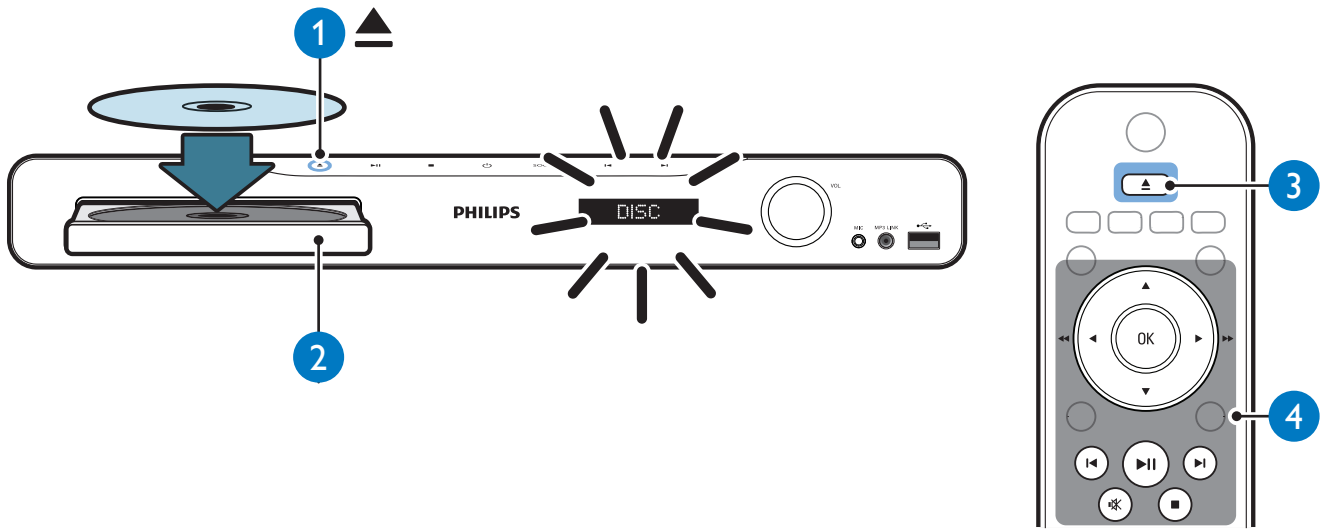

2

3

HOME THEATER

5

6

HOME THEATER

General Setup

- Easylink Setup
- Disc Lock
- Display Dim
- OSD Language
- Screen Saver
- Sleep Timer
- DivX(R) VOD Code

General Setup

- Easylink Setup
- Disc Lock
- Display Dim
- OSD Language
 - Auto
 - English
 - Español
 - Portugués
- Screen Saver
- Sleep Timer
- DivX(R) VOD Code

3

DISC

FM

Specifications are subject to change without notice
Trademarks are the property of Koninklijke Philips Electronics N.V.
or their respective owners
2010 © Koninklijke Philips Electronics N.V.
All rights reserved.
sgyth_1003/55_v2