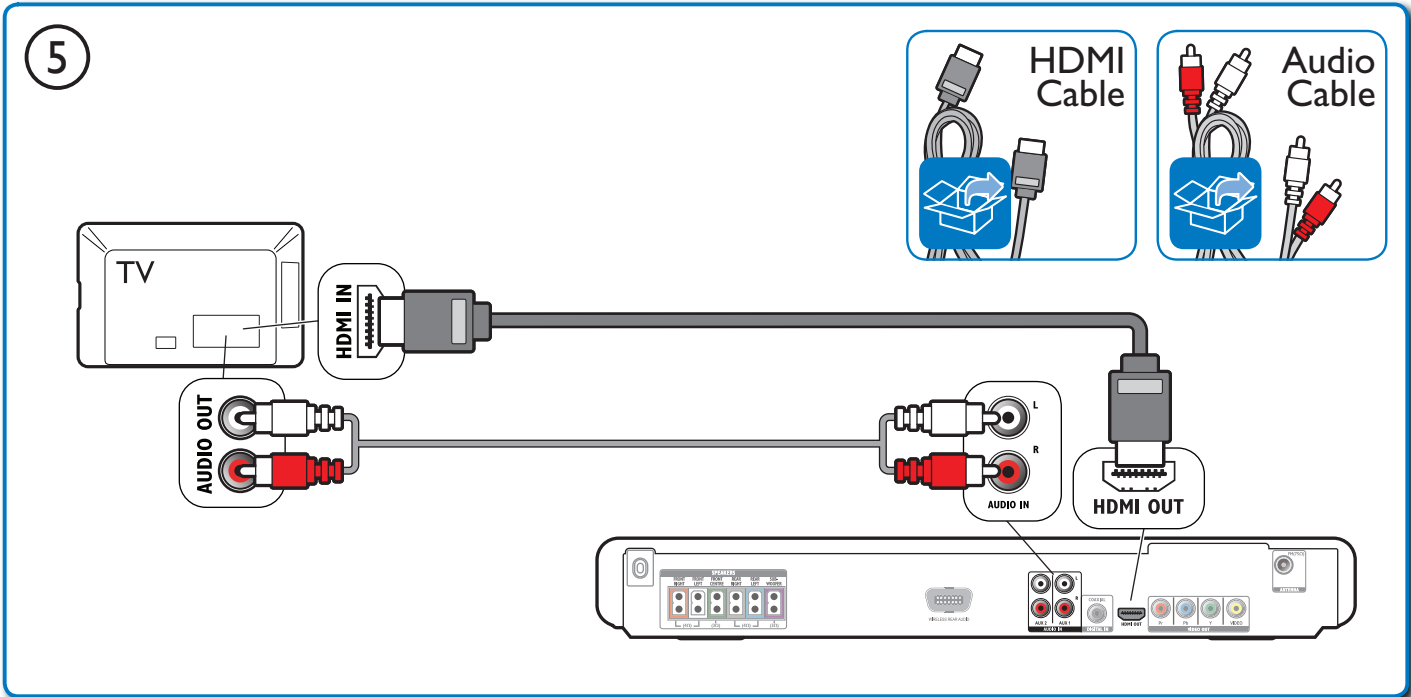

1

3

4

2

1

SOURCE

TV

HDMI

2

3

HOME THEATER

5

6

HOME THEATER

General Setup

- Easylink Setup
- Disc Lock
- Display Dim
- OSD Language
- Screen Saver
- Sleep Timer
- DivX(R) VOD Code