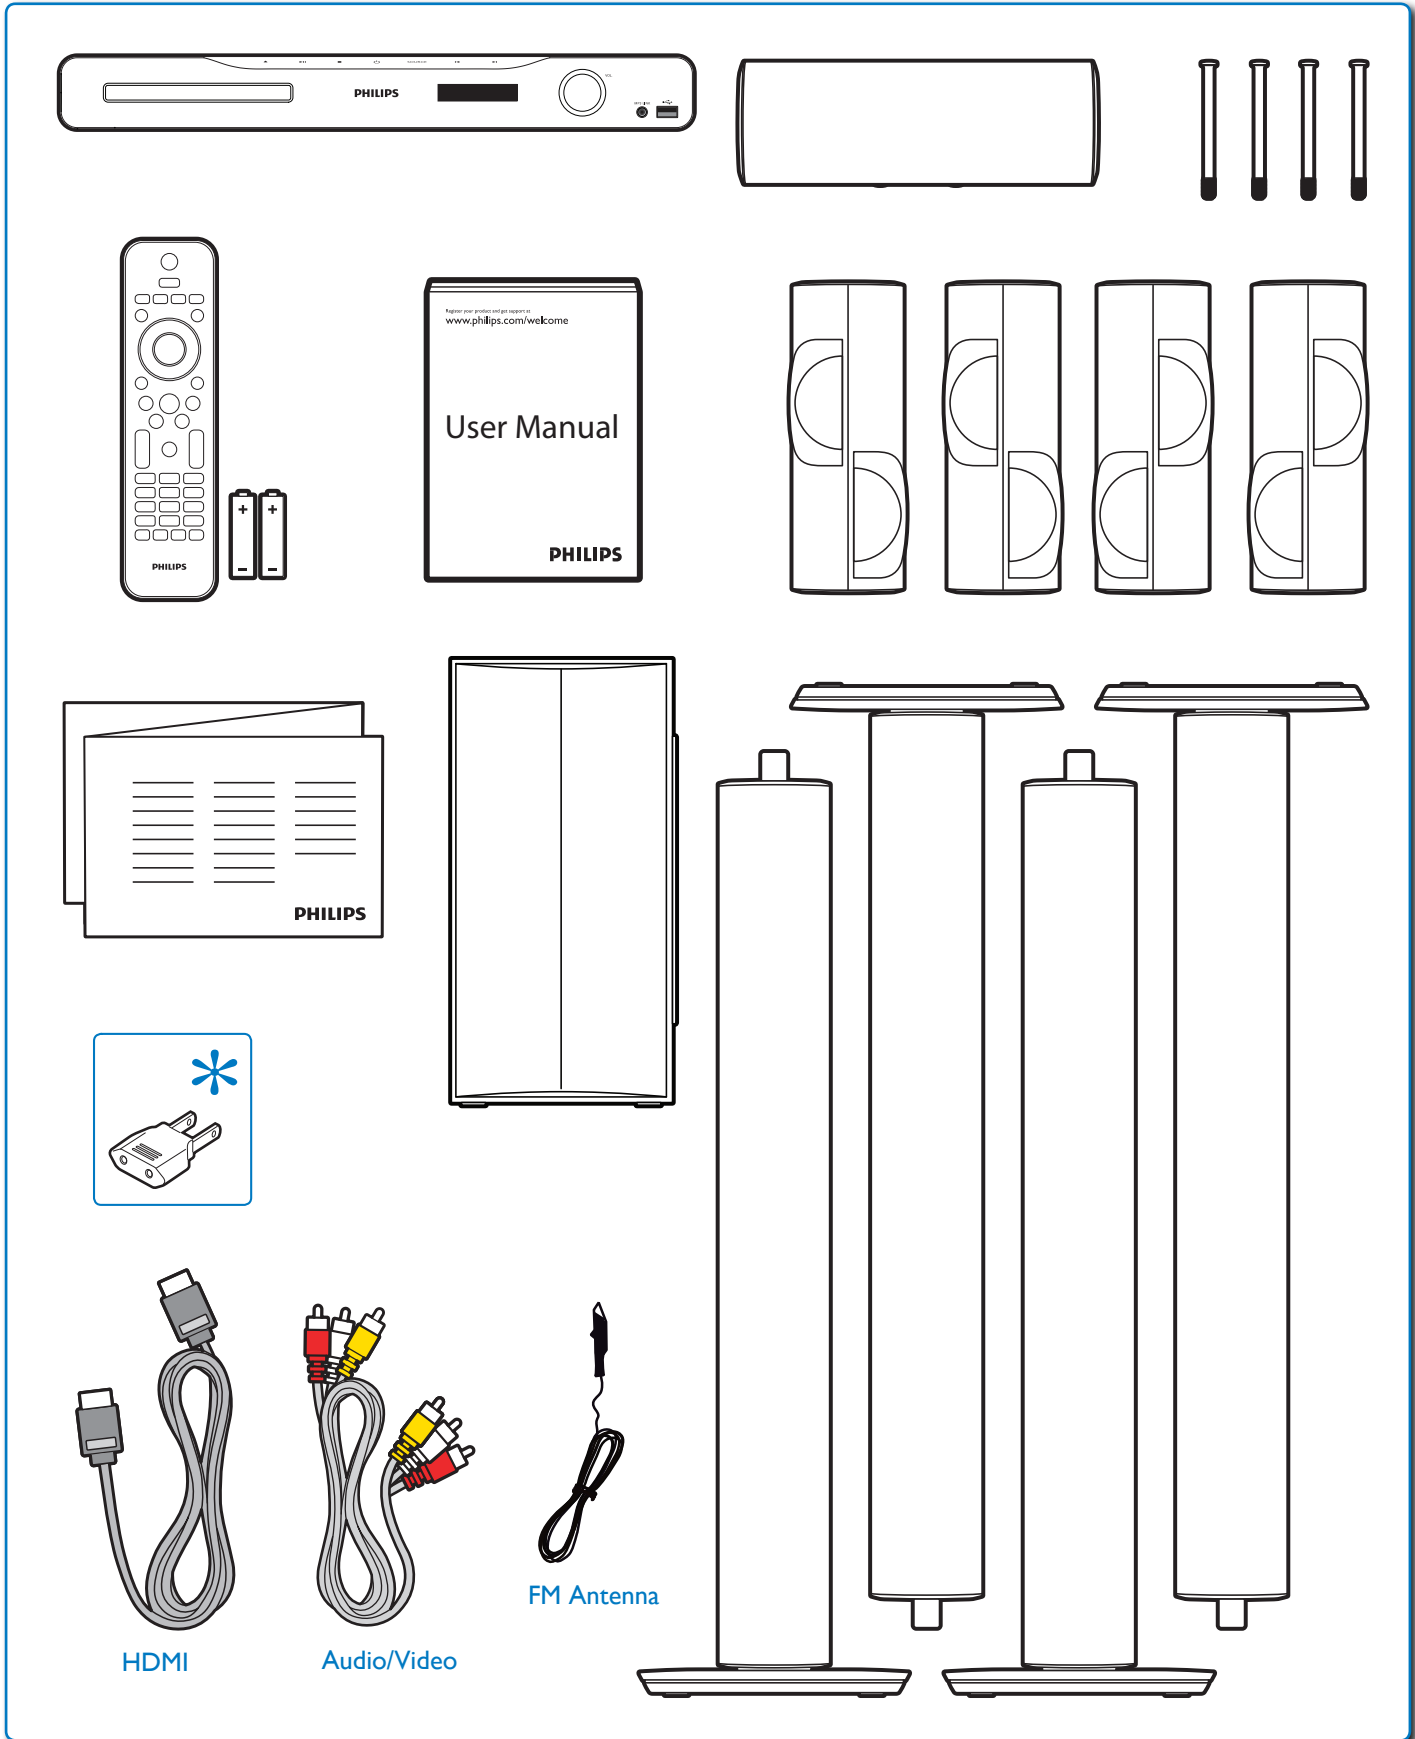

* Adaptador fornecido como acessório não deverá ser usado nas redes elétricas do Brasil, seu uso é destinado exclusivamente a outros países da América Latina.