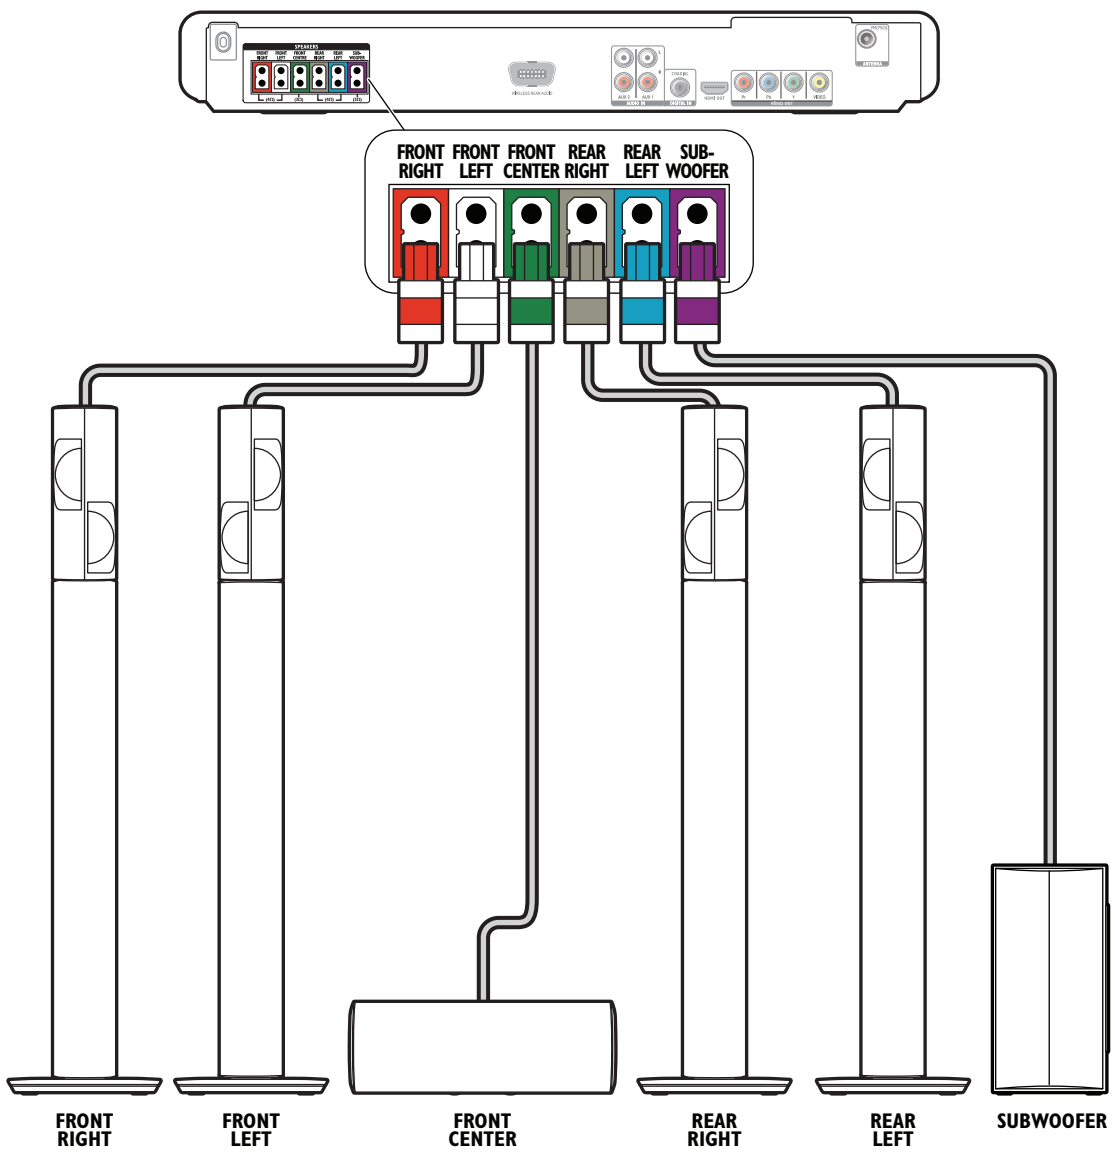

Register your product and get support at
www.philips.com/welcome

HTS5550

Quick Start

PHILIPS

* Adaptador fornecido como acessório não deverá ser usado nas redes elétricas do Brasil, seu uso é destinado exclusivamente a outros países da América Latina.

1

3

4

2

1

SOURCE

TV

HDMI

2

3

HOME THEATER

5

6

HOME THEATER

General Setup

- Easylink Setup
- Disc Lock
- Display Dim
- OSD Language
- Screen Saver
- Sleep Timer
- DivX(R) VOD Code

General Setup

- Easylink Setup
- Disc Lock
- Display Dim
- OSD Language
 - Auto
 - English
 - Español
 - Portugués
- Screen Saver
- Sleep Timer
- DivX(R) VOD Code

3

DISC

FM

Specifications are subject to change without notice
Trademarks are the property of Koninklijke Philips Electronics N.V.
or their respective owners
2010 © Koninklijke Philips Electronics N.V.
All rights reserved.
sgyth_1003/55_v2