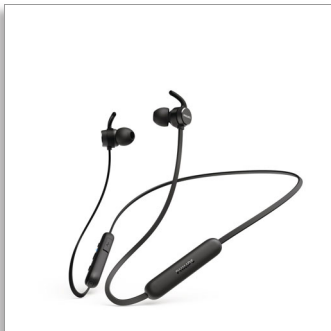

Philips  
In-ear wireless headphones  
with mic

8mm drivers/closed-back

Comfort fit  
IPX4 splash/sweat resistant  
Great passive noise isolation

TAE1205BK

## Tangle-free tunes

Keep your music close. These splash- and sweat-resistant wireless headphones give you great sound, a comfortable in-ear fit, and up to 7 hours play time. When you need more, a quick 15-minute charge keeps the music playing another 1 hour.

### Easy comfort. Secure fit.

- Secure, flexible, comfortable
- Oval acoustic tube fits comfortably in your ear canal
- Wing tips for a secure fit. Better passive noise isolation
- 3 interchangeable rubber earbud covers