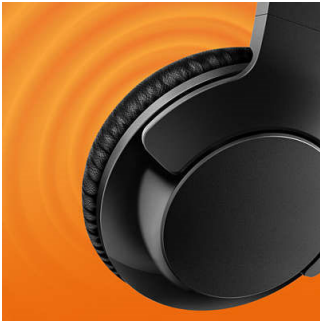

Wireless

- Bluetooth wireless technology
- Rechargeable battery offers up to 12 hours of playtime
- USB charging cable

Bold bass

- Big, bold bass that you can feel
- 40 mm Neodymium speakers
- Great sound isolation

PHILIPS

Bluetooth headset
40 mm drivers/closed-back Over-ear, Soft ear cushions, Compact folding

SHB3175BK/00

Highlights

40 mm speakers

40 mm Neodymium speakers that produce big bold bass

acoustic volume is used to ensure high consistency bass performance in every production.

Adjustable earshells/headband

A swivel earshell design and adjustable headband make it a great fit for everyone.

Button controls

Button controls on the right ear shell enable you to control music and calls with a press.

Compact fold

The unique compact fold design gives you the best experience on the go. The headphones

12 hour playtime

With 12 hours of playtime, you'll have enough power to keep your music going all day.

Specifications