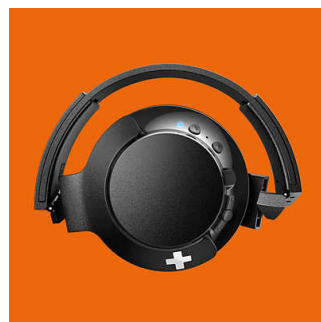

Adjustable earshells/headband

A swivel earshell design and adjustable headband make it a great fit for everyone.

Button controls

Button controls on the right ear shell enable you to control music and calls with a press.

USB charging cable

The included USB charging cable makes it easy to keep your headphones powered up when you need them.

Big, bold bass

Powerful bass to upgrade your listening enjoyment. Don't get fooled by its sleek design as the specially designed bass vent and specially tuned drivers produce ultra-low end frequencies that gives the headphones the unique Bass+ sound signature. Separate

Compact fold

The unique compact fold design gives you the best experience on the go. The headphones

12 hour playtime

With 12 hours of playtime, you'll have enough power to keep your music going all day.

Specifications