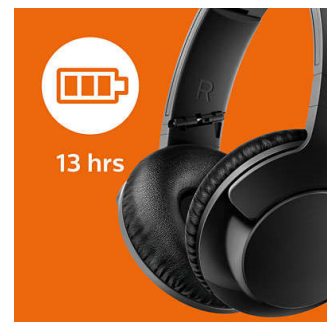

USB charging cable

The included USB charging cable makes it easy to keep your headphones powered up when you need them.

Big, bold bass

Powerful bass to upgrade your listening enjoyment. Don't get fooled by its sleek design as the specially designed bass vent and specially tuned drivers produce ultra-low end frequencies that gives the headphones the unique Bass+ sound signature. Separate

Compact fold

The unique compact fold design gives you the best experience on the go. The headphones

12 hour playtime

With 12 hours of playtime, you'll have enough power to keep your music going all day.

Specifications