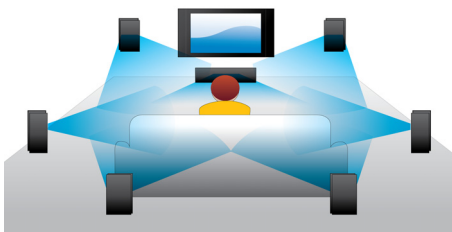

asimpleswitch.com

asimpleswitch.com

PHILIPS

Highlights

Blu-ray 3D Disc playback

Full HD 3D provides the illusion of depth for a heightened, realistic cinema viewing experience at home. Separate images for the left and right eyes are recorded in 1920 x 1080 full HD quality and alternately played on screen at a high speed. By watching these images through special glasses that are timed to open and close the left and right lenses in synchronization with the alternating images, the full-HD 3D viewing experience is created.

Dolby TrueHD and DTS-HD MA

DTS-HD Master Audio and Dolby TrueHD delivers 7.1 channels of the finest sound from your Blu-ray Discs. Audio reproduced is virtually indistinguishable from the studio master, so you hear what the creators intended for you to hear. DTS-HD Master Audio and Dolby TrueHD complete your high definition entertainment experience.

7.1 channel surround sound

Enjoy the best sound experience with all your different types of contents. When you are

watching your movie, you can get a full 7.1 surround sound to immerse you in the action. When listening to music, where surround sound is not needed, the system will intuitively channel it to 2.1 stereo sound in which the music will be presented in the best form. Of course you can always choose from the various sound preset modes available on your Blu-ray and/or DVD player, ranging from pure stereo or 7-channel stereo to Dolby TrueHD and DTS Master Audio 7.1 surround sound for the best HD sound experience.

Instant 2D to 3D conversion

Enjoy 3D movie excitement in your home using your existing 2D movie collection. Instant 3D conversion uses the latest digital technology to analyze 2D video content to distinguish between foreground and background objects. This detail generates a depth map that converts normal 2D video formats, into exciting 3D. Along with your compatible 3D TV, you are now ready to experience full HD 3D.